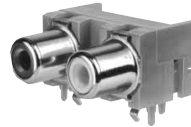

No. MR-699G W/GOLD PLATING (金メッキタイプ)

ISOLATED RCA PANEL MOUNT PHONE JACK
パネル絶縁型ピンジャック

RCA PHONO PLUGS & JACKS

No. MR-100E

RIGHT ANGLE RCA PHONO PIN JACK FOR P.C.B.

No. MR-100D

RIGHT ANGLE RCA PHONO PIN JACK FOR P.C.B.
W/SWITCH

No. MR-101A

RIGHT ANGLE RCA PHONO PIN JACK FOR P.C.B.

No. MR-101B

RIGHT ANGLE RCA PHONO PIN JACK FOR P.C.B.

No. MR-100H

RIGHT ANGLE RCA PHONO PIN JACK FOR P.C.B.

No. MR-571L

RIGHT ANGLE RCA PHONO PIN JACK FOR P.C.B.