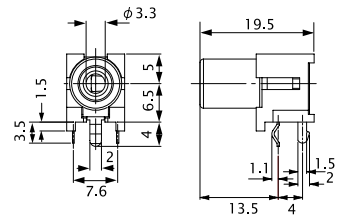

No. MR-101A

RIGHT ANGLE RCA PHONO PIN JACK FOR P.C.B.

No. MR-101B

RIGHT ANGLE RCA PHONO PIN JACK FOR P.C.B.

No. MR-100H

RIGHT ANGLE RCA PHONO PIN JACK FOR P.C.B.

No. MR-571L

RIGHT ANGLE RCA PHONO PIN JACK FOR P.C.B.