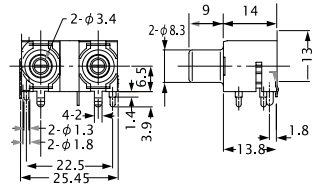

No. MR-101A

RIGHT ANGLE RCA PHONO PIN JACK FOR P.C.B.

No. MR-101B

RIGHT ANGLE RCA PHONO PIN JACK FOR P.C.B.

No. MR-100H

RIGHT ANGLE RCA PHONO PIN JACK FOR P.C.B.

No. MR-571L

RIGHT ANGLE RCA PHONO PIN JACK FOR P.C.B.