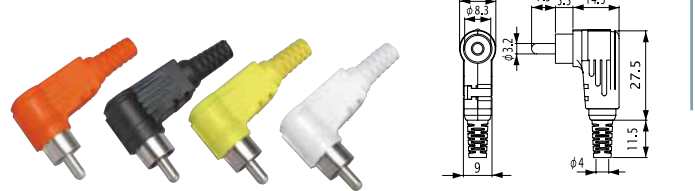

No. MR-544LN

RIGHT ANGLE RCA PHONO PLUG (SOLDERLESS TYPE)