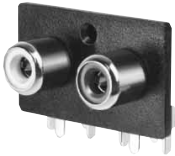

RCA PHONO JACK

No. MR-595B

No. MR-595BG GOLD PLATING (金メッキタイプ)

RCA PHONO PLUG

No. MR-596B

RCA PHONO JACK

No. MR-568M

RCA PHONO PLUG

No. MR-569M

RCA PHONO JACK

No. MR-573P

RCA PHONO PIN JACK FOR P.C.B.

No. MR-3324G

RCA PHONO PLUG (Spring I. D. 7 mm)

No. MR-3325G

RCA PHONO PLUG (Spring I. D. 6 mm)

No. MR-699G W/GOLD PLATING (金メッキタイプ)

ISOLATED RCA PANEL MOUNT PHONE JACK
パネル絶縁型ピンジャック

RCA PHONO PLUGS & JACKS

No. MR-100E

RIGHT ANGLE RCA PHONO PIN JACK FOR P.C.B.

No. MR-100D

RIGHT ANGLE RCA PHONO PIN JACK FOR P.C.B.
W/SWITCH

No. MR-101A

RIGHT ANGLE RCA PHONO PIN JACK FOR P.C.B.

No. MR-101B

RIGHT ANGLE RCA PHONO PIN JACK FOR P.C.B.

No. MR-100H

RIGHT ANGLE RCA PHONO PIN JACK FOR P.C.B.

No. MR-571L

RIGHT ANGLE RCA PHONO PIN JACK FOR P.C.B.