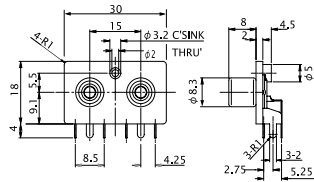

No. MR-101A

RIGHT ANGLE RCA PHONO PIN JACK FOR P.C.B.

No. MR-101B

RIGHT ANGLE RCA PHONO PIN JACK FOR P.C.B.

No. MR-100H

RIGHT ANGLE RCA PHONO PIN JACK FOR P.C.B.

No. MR-571L

RIGHT ANGLE RCA PHONO PIN JACK FOR P.C.B.