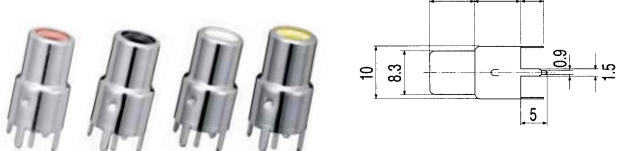

No. MR-573P

RCA PHONO PIN JACK FOR P.C.B.