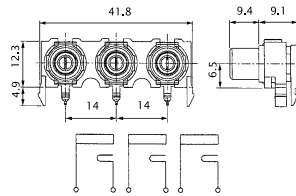

No. MR-101A

RIGHT ANGLE RCA PHONO PIN JACK FOR P.C.B.

No. MR-101B

RIGHT ANGLE RCA PHONO PIN JACK FOR P.C.B.

No. MR-100H

RIGHT ANGLE RCA PHONO PIN JACK FOR P.C.B.

No. MR-571L

RIGHT ANGLE RCA PHONO PIN JACK FOR P.C.B.