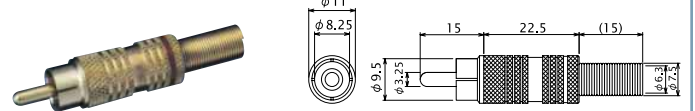

No. MR-569M

RCA PHONO JACK

No. MR-573P

RCA PHONO PIN JACK FOR P.C.B.

No. MR-3324G

RCA PHONO PLUG (Spring I. D. 7 mm)

No. MR-3325G

RCA PHONO PLUG (Spring I. D. 6 mm)