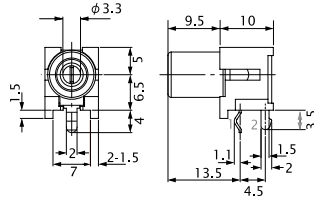

RCA PHONO PLUGS & JACKS

No. MR-100E

RIGHT ANGLE RCA PHONO PIN JACK FOR P.C.B.