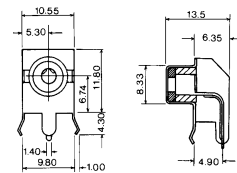

No. MR-101A

RIGHT ANGLE RCA PHONO PIN JACK FOR P.C.B.

No. MR-101B

RIGHT ANGLE RCA PHONO PIN JACK FOR P.C.B.

No. MR-100H

RIGHT ANGLE RCA PHONO PIN JACK FOR P.C.B.

No. MR-571L

RIGHT ANGLE RCA PHONO PIN JACK FOR P.C.B.