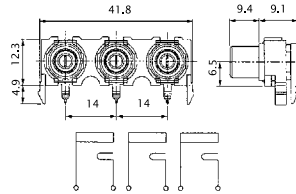

No. MR-100H

RIGHT ANGLE RCA PHONO PIN JACK FOR P.C.B.