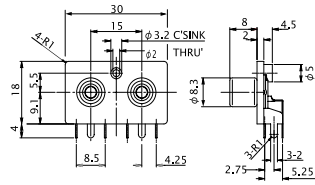

No. MR-100E

RIGHT ANGLE RCA PHONO PIN JACK FOR P.C.B.

No. MR-100D

RIGHT ANGLE RCA PHONO PIN JACK FOR P.C.B.
W/SWITCH

No. MR-101A

RIGHT ANGLE RCA PHONO PIN JACK FOR P.C.B.

No. MR-101B

RIGHT ANGLE RCA PHONO PIN JACK FOR P.C.B.