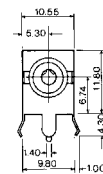

No. MR-571L

RIGHT ANGLE RCA PHONO PIN JACK FOR P.C.B.