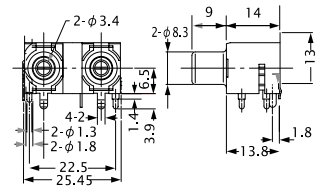

No. MR-100E

RIGHT ANGLE RCA PHONO PIN JACK FOR P.C.B.

No. MR-100D

RIGHT ANGLE RCA PHONO PIN JACK FOR P.C.B.
W/SWITCH

No. MR-101A

RIGHT ANGLE RCA PHONO PIN JACK FOR P.C.B.

No. MR-101B

RIGHT ANGLE RCA PHONO PIN JACK FOR P.C.B.