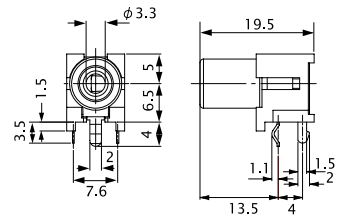

No. MR-100E

RIGHT ANGLE RCA PHONO PIN JACK FOR P.C.B.

No. MR-100D

RIGHT ANGLE RCA PHONO PIN JACK FOR P.C.B.
W/SWITCH

No. MR-101A

RIGHT ANGLE RCA PHONO PIN JACK FOR P.C.B.

No. MR-101B

RIGHT ANGLE RCA PHONO PIN JACK FOR P.C.B.