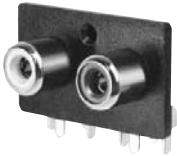

RCA PHONO PLUGS & JACKS

No. MR-566MS

RCA PHONO PLUG
w/shielded handle & cable protector

No. MR-567MS

RCA PHONO JACK
w/shielded handle & cable protector

No. MR-595

RCA PHONO PLUG

No. MR-596

PANEL MOUNT RCA PHONO JACK W/GOLD PLATING (金メッキタイプ)

No. MR-599

PANEL MOUNT RCA PHONO JACK W/GOLD PLATING (金メッキタイプ)

No. MR-699

ISOLATED RCA PANEL MOUNT PHONE JACK W/GOLD PLATING (金メッキタイプ)

RCA PHONO PLUGS & JACKS

No. MR-100E

RIGHT ANGLE RCA PHONO PIN JACK FOR P.C.B.

No. MR-100D

RIGHT ANGLE RCA PHONO PIN JACK FOR P.C.B.
W/SWITCH

No. MR-101A

RIGHT ANGLE RCA PHONO PIN JACK FOR P.C.B.

No. MR-101B

RIGHT ANGLE RCA PHONO PIN JACK FOR P.C.B.

No. MR-100H

RIGHT ANGLE RCA PHONO PIN JACK FOR P.C.B.

No. MR-571L

RIGHT ANGLE RCA PHONO PIN JACK FOR P.C.B.

No. MR-551LN

No. MR-552LN w/SWITCH

RIGHT ANGLE RCA PHONO PIN JACK FOR P.C.B.