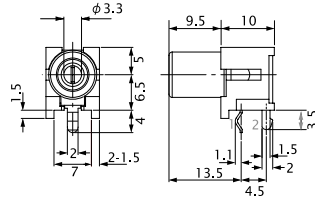

No. MR-100E

RIGHT ANGLE RCA PHONO PIN JACK FOR P.C.B.

No. MR-100D

RIGHT ANGLE RCA PHONO PIN JACK FOR P.C.B.
W/SWITCH

No. MR-101A

RIGHT ANGLE RCA PHONO PIN JACK FOR P.C.B.

No. MR-101B

RIGHT ANGLE RCA PHONO PIN JACK FOR P.C.B.