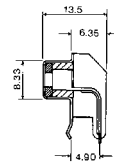

No. MR-571L

RIGHT ANGLE RCA PHONO PIN JACK FOR P.C.B.