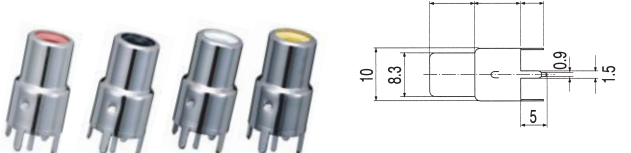

No. MR-573P

RCA PHONO PIN JACK FOR P.C.B.