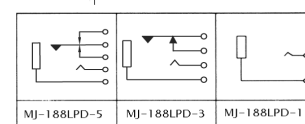

No.MJ-188LPD-3 (6.3 -2極)

No.MJ-188LPD-5 (6.3 -2極)

2-CONDUCTOR 1/4" PHONE JACK FOR P.C.B
MONO