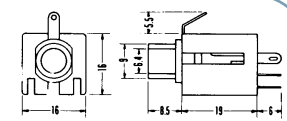

3-CONDUCTOR PANEL MOUNT 1/4" PHONE JACK
STEREO