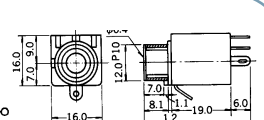

3-CONDUCTOR PANEL MOUNT 1/4" PHONE JACK
W/ISOLATED BUSHING (パネル絶縁タイプ)
STEREO