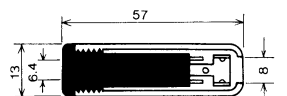

3-CONDUCTOR 1/4" PHONE INLINE JACK
STEREO