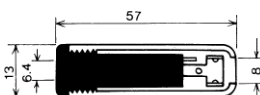

No.MJ-116M (6.3 -2極)

2-CONDUCTOR 1/4" PHONE INLINE JACK  
MONO

No.MJ-169MS (6.3 -2極)

2-CONDUCTOR 1/4" PHONE INLINE JACK  
w/shielded handle  
MONO

No.MJ-168A (6.3 -2極)

2-CONDUCTOR 1/4" PHONE INLINE JACK  
MONO