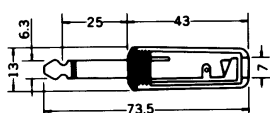

AUDIO PHONE PLUGS & JACKS

2-CONDUCTOR 1/4"PHONE PLUGS & JACKS

6.3 - 2極大型単頭プラグ・ジャック

No.MP-109B (6.3 -2極)

2-CONDUCTOR 1/4" PHONE PLUG.
MONO