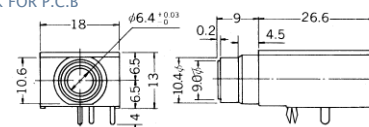

No.MJ-188LPD-3 (6.3 -2極)

No.MJ-188LPD-5 (6.3 -2極)

2-CONDUCTOR 1/4" PHONE JACK FOR P.C.B
MONO