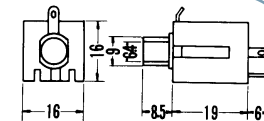

3-CONDUCTOR OPEN CIRCUIT JACK
STEREO