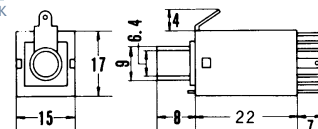

3-CONDUCTOR PANEL MOUNT 1/4" PHONE JACK
STEREO