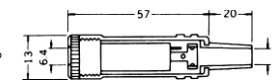

2-CONDUCTOR 1/4" PHONE INLINE JACK
w/shielded handle
MONO