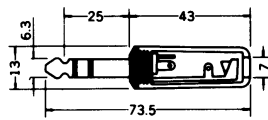

3-CONDUCTOR 1/4" PHONE PLUGS & JACKS

6.3 - 3極大型単頭プラグ・ジャック

No.MP-119B (6.3 -3極)

3-CONDUCTOR 1/4" PHONE PLUG.
STEREO