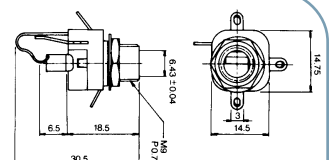

**No.MJ-177A (6.3 -3極)**

3-CONDUCTOR 1/4" PHONE INLINE JACK  
w/shielded handle  
STEREO

**No.MJ-161M (6.3 -3極)**

3-CONDUCTOR PANEL MOUNT 1/4" PHONE JACK  
STEREO

**No.MJ-178M (6.3 -3極)**

3-CONDUCTOR PANEL MOUNT 1/4" PHONE JACK  
STEREO