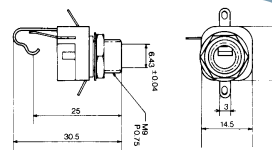

2-CONDUCTOR PANEL MOUNT 1/4" PHONE JACK
MONO