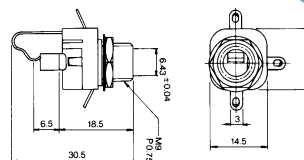

3-CONDUCTOR PANEL MOUNT 1/4" PHONE JACK
STEREO