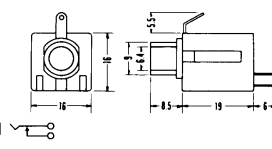

No.MJ-160M (6.3 -2極)

2-CONDUCTOR PANEL MOUNT 1/4" PHONE JACK  
MONO

No.MJ-185 (6.3 -2極)

2-CONDUCTOR PANEL MOUNT 1/4" PHONE JACK  
MONO

No.MJ-186 (6.3 -2極)

2-CONDUCTOR PANEL MOUNT 1/4" PHONE JACK  
MONO

No.MJ-185LP (6.3 -2極)