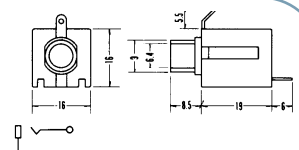

2-CONDUCTOR PANEL MOUNT 1/4" PHONE JACK
MONO