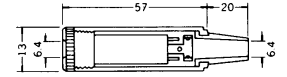

**No.MP-128L (6.3 -3極)**

3-CONDUCTOR 1/4" RIGHT ANGLE PHONE PLUG.  
STEREO

**No.MJ-175M (6.3 -3極)**

3-CONDUCTOR 1/4" PHONE INLINE JACK  
STEREO

**No.MJ-117M (6.3 -3極)**

3-CONDUCTOR 1/4" PHONE INLINE JACK  
STEREO