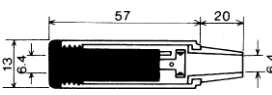

2-CONDUCTOR 1/4" PHONE INLINE JACK
MONO