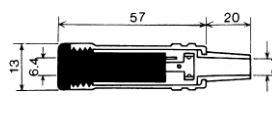

2-CONDUCTOR 1/4" PHONE INLINE JACK
w/shielded handle
MONO