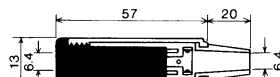

**No.MJ-177MS (6.3 -3極)**

3-CONDUCTOR 1/4" PHONE INLINE JACK  
w/shielded handle  
STEREO

**No.MJ-175A (6.3 -3極)**

3-CONDUCTOR 1/4" PHONE INLINE JACK  
STEREO

**No.MJ-117A (6.3 -3極)**

3-CONDUCTOR 1/4" PHONE INLINE JACK  
STEREO