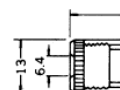

No.MP-127L (6.3 -2極)

2-CONDUCTOR 1/4" RIGHT ANGLE PHONE PLUG.  
MONO

No.MP-123 (6.3 -2極)

2-CONDUCTOR RIGHT ANGLE 1/4" PHONE PLUG.  
w/shielded handle  
MONO

No.MJ-168M (6.3 -2極)

2-CONDUCTOR 1/4" PHONE INLINE JACK  
MONO