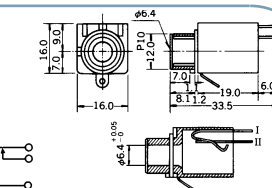

2-CONDUCTOR PANEL MOUNT 1/4" PHONE JACK
W/ISOLATED BUSHING (パネル絶縁タイプ)
MONO