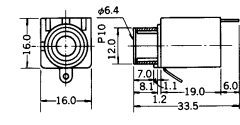

2-CONDUCTOR PANEL MOUNT 1/4" PHONE JACK
W/ISOLATED BUSHING (パネル絶縁タイプ)
MONO