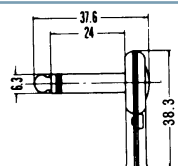

2-CONDUCTOR RIGHT ANGLE 1/4" PHONE PLUG.
w/shielded handle
MONO