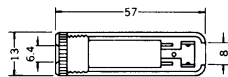

3-CONDUCTOR 1/4" PHONE INLINE JACK
STEREO