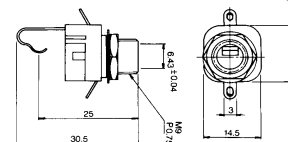

No.MJ-116A (6.3 -2極)

2-CONDUCTOR 1/4" PHONE INLINE JACK  
MONO

No.MJ-169A (6.3 -2極)

2-CONDUCTOR 1/4" PHONE INLINE JACK  
w/shielded handle  
MONO

No.MJ-159M (6.3 -2極)

2-CONDUCTOR PANEL MOUNT 1/4" PHONE JACK  
MONO