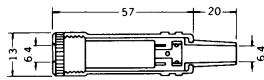

3-CONDUCTOR 1/4" PHONE INLINE JACK
w/shielded handle
STEREO