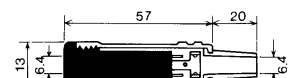

3-CONDUCTOR 1/4" PHONE INLINE JACK
w/shielded handle
STEREO