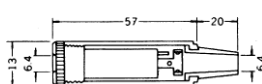

2-CONDUCTOR 1/4" PHONE INLINE JACK
MONO