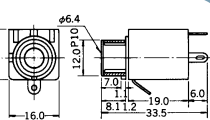

**No.MJ-187 (6.3 -3極)**

3-CONDUCTOR OPEN CIRCUIT JACK  
STEREO

**No.MJ-189 (6.3 -3極)**

3-CONDUCTOR PANEL MOUNT 1/4" PHONE JACK  
STEREO

**No.MJ-187LP (6.3 -3極)**

3-CONDUCTOR PANEL MOUNT 1/4" PHONE JACK  
W/ISOLATED BUSHING (パネル絶縁タイプ)  
STEREO