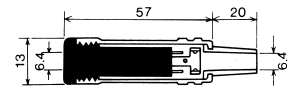

3-CONDUCTOR 1/4" PHONE INLINE JACK
w/shielded handle
STEREO