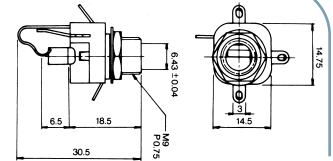

3-CONDUCTOR PANEL MOUNT 1/4" PHONE JACK
STEREO