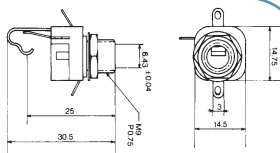

2-CONDUCTOR PANEL MOUNT 1/4" PHONE JACK
MONO