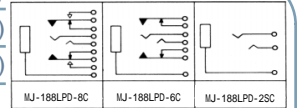

No.MJ-188LPD-2SC (6.3 -3極)

3-CONDUCTOR 1/4" PHONE JACK FOR P.C.B
STEREO

No.MJ-188LPD-6C (6.3 -3極)

3-CONDUCTOR 1/4" PHONE JACK FOR P.C.B
STEREO

No.MJ-188LPD-8C (6.3 -3極)

3-CONDUCTOR 1/4" PHONE JACK FOR P.C.B
STEREO