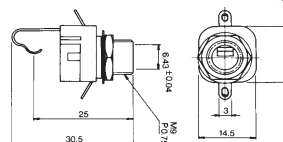

No.MJ-116A (6.3 -2極)

2-CONDUCTOR 1/4" PHONE INLINE JACK
MONO

No.MJ-169A (6.3 -2極)

2-CONDUCTOR 1/4" PHONE INLINE JACK
w/shielded handle
MONO

No.MJ-159M (6.3 -2極)

2-CONDUCTOR PANEL MOUNT 1/4" PHONE JACK
MONO