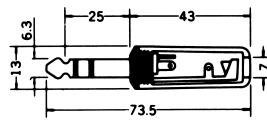

3-CONDUCTOR 1/4" PHONE PLUGS & JACKS

6.3 - 3極大型単頭プラグ・ジャック

No.MP-119B (6.3 -3極)

3-CONDUCTOR 1/4" PHONE PLUG.
STEREO