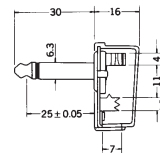

2-CONDUCTOR 1/4" PHONE PLUG.
w/shielded handle
MONO

No.MP-127L (6.3 -2極)

2-CONDUCTOR 1/4" RIGHT ANGLE PHONE PLUG.
MONO

No.MP-123 (6.3 -2極)

2-CONDUCTOR RIGHT ANGLE 1/4" PHONE PLUG.
w/shielded handle
MONO

No.MJ-168M (6.3 -2極)