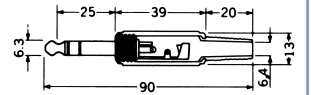

3-CONDUCTOR 1/4" PHONE PLUG.
STEREO