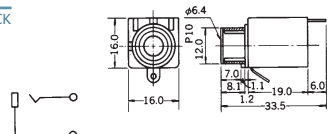

2-CONDUCTOR PANEL MOUNT 1/4" PHONE JACK
W/ISOLATED BUSHING (パネル絶縁タイプ)
MONO