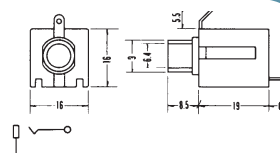

2-CONDUCTOR PANEL MOUNT 1/4" PHONE JACK
MONO