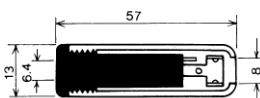

2-CONDUCTOR 1/4" PHONE INLINE JACK
MONO

No.MJ-116M (6.3 -2極)

2-CONDUCTOR 1/4" PHONE INLINE JACK
MONO

No.MJ-169MS (6.3 -2極)

2-CONDUCTOR 1/4" PHONE INLINE JACK
w/shielded handle
MONO

No.MJ-168A (6.3 -2極)

2-CONDUCTOR 1/4" PHONE INLINE JACK
MONO