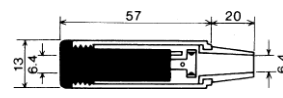

2-CONDUCTOR 1/4" PHONE INLINE JACK
MONO