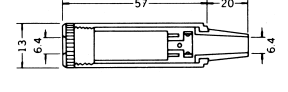

No.MJ-117MM (6.3 -3極)

3-CONDUCTOR 1/4" PHONE INLINE JACK
STEREO

No.MJ-175MN (6.3 -3極)

3-CONDUCTOR 1/4" PHONE INLINE JACK
STEREO

No.MJ-175AN (6.3 -3極)

3-CONDUCTOR 1/4" PHONE INLINE JACK
STEREO

No.MJ-177MSN (6.3 -3極)