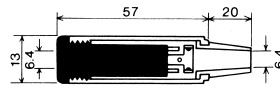

3-CONDUCTOR 1/4" PHONE INLINE JACK
w/shielded handle
STEREO

No.MJ-177AN (6.3 -3極)

3-CONDUCTOR 1/4" PHONE INLINE JACK
w/shielded handle
STEREO

No.MJ-117AN (6.3 -3極)

3-CONDUCTOR 1/4" PHONE INLINE JACK
STEREO