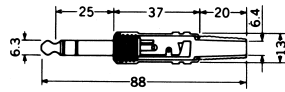

No.MJ-117MM (6.3 -3極)

3-CONDUCTOR 1/4" PHONE INLINE JACK
STEREO

No.MJ-175MN (6.3 -3極)

3-CONDUCTOR 1/4" PHONE INLINE JACK
STEREO

No.MJ-175AN (6.3 -3極)

3-CONDUCTOR 1/4" PHONE INLINE JACK
STEREO

No.MJ-177MSN (6.3 -3極)