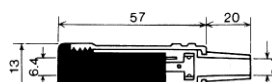

2-CONDUCTOR 1/4" PHONE INLINE JACK
w/shielded handle
MONO