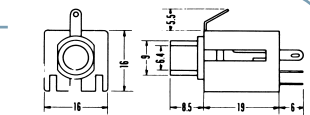

No.MJ-178M (6.3 -3極)

3-CONDUCTOR PANEL MOUNT 1/4" PHONE JACK
STEREO

No.MJ-161M (6.3 -3極)

3-CONDUCTOR PANEL MOUNT 1/4" PHONE JACK
STEREO

No.MJ-189 (6.3 -3極)

3-CONDUCTOR PANEL MOUNT 1/4" PHONE JACK
STEREO

No.MJ-187 (6.3 -3極)