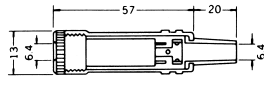

No.MJ-117MM (6.3 -3極)

3-CONDUCTOR 1/4" PHONE INLINE JACK
STEREO

No.MJ-175MN (6.3 -3極)

3-CONDUCTOR 1/4" PHONE INLINE JACK
STEREO

No.MJ-175AN (6.3 -3極)

3-CONDUCTOR 1/4" PHONE INLINE JACK
STEREO

No.MJ-177MSN (6.3 -3極)

3-CONDUCTOR 1/4" PHONE INLINE JACK
w/shielded handle
STEREO

No.MJ-177AN (6.3 -3極)

3-CONDUCTOR 1/4" PHONE INLINE JACK
w/shielded handle
STEREO

No.MJ-117AN (6.3 -3極)

3-CONDUCTOR 1/4" PHONE INLINE JACK
STEREO