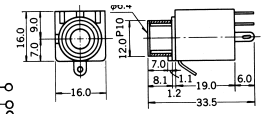

3-CONDUCTOR PANEL MOUNT 1/4" PHONE JACK
W/ISOLATED BUSHING (パネル絶縁タイプ)
STEREO