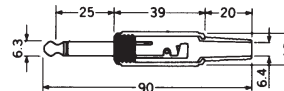

No.MP-114M (6.3 -2極)

No.MP-127L (6.3 -2極)

2-CONDUCTOR 1/4" PHONE PLUG.
MONO