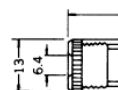

2-CONDUCTOR 1/4" PHONE INLINE JACK
MONO