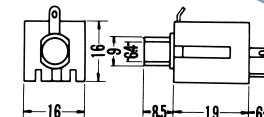

3-CONDUCTOR OPEN CIRCUIT JACK
STEREO