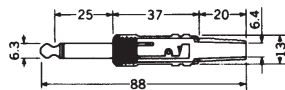

2-CONDUCTOR 1/4" PHONE PLUG.
w/shielded handle
MONO

No.MP-127L (6.3 -2極)

2-CONDUCTOR 1/4" RIGHT ANGLE PHONE PLUG.
MONO

No.MP-123 (6.3 -2極)

2-CONDUCTOR RIGHT ANGLE 1/4" PHONE PLUG.
w/shielded handle
MONO

No.MJ-168M (6.3 -2極)