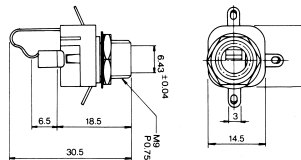

3-CONDUCTOR PANEL MOUNT 1/4" PHONE JACK
STEREO