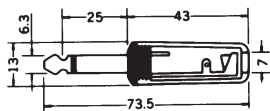

AUDIO PHONE PLUGS & JACKS

2-CONDUCTOR 1/4"PHONE PLUGS & JACKS

6.3 - 2極大型単頭プラグ・ジャック

No.MP-109B (6.3 -2極)

2-CONDUCTOR 1/4" PHONE PLUG.
MONO