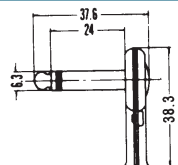

2-CONDUCTOR 1/4" PHONE PLUG.
w/shielded handle
MONO

No.MP-127L (6.3 -2極)

2-CONDUCTOR 1/4" RIGHT ANGLE PHONE PLUG.
MONO

No.MP-123 (6.3 -2極)

2-CONDUCTOR RIGHT ANGLE 1/4" PHONE PLUG.
w/shielded handle
MONO

No.MJ-168M (6.3 -2極)

2-CONDUCTOR 1/4" PHONE INLINE JACK
MONO

No.MJ-116M (6.3 -2極)

2-CONDUCTOR 1/4" PHONE INLINE JACK
MONO

No.MJ-169MS (6.3 -2極)

2-CONDUCTOR 1/4" PHONE INLINE JACK
w/shielded handle
MONO

No.MJ-168A (6.3 -2極)

2-CONDUCTOR 1/4" PHONE INLINE JACK
MONO