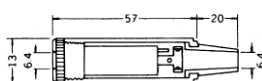

2-CONDUCTOR 1/4" PHONE INLINE JACK
MONO