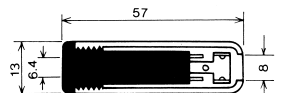

No.MJ-117MM (6.3 -3極)

3-CONDUCTOR 1/4" PHONE INLINE JACK
STEREO

No.MJ-175MN (6.3 -3極)

3-CONDUCTOR 1/4" PHONE INLINE JACK
STEREO

No.MJ-175AN (6.3 -3極)

3-CONDUCTOR 1/4" PHONE INLINE JACK
STEREO

No.MJ-177MSN (6.3 -3極)