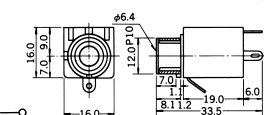

3-CONDUCTOR OPEN CIRCUIT JACK
STEREO

No.MJ-189LP (6.3 -3極)

3-CONDUCTOR PANEL MOUNT 1/4" PHONE JACK
W/ISOLATED BUSHING (パネル絶縁タイプ)
STEREO

No.MJ-187LP (6.3 -3極)

3-CONDUCTOR PANEL MOUNT 1/4" PHONE JACK
W/ISOLATED BUSHING (パネル絶縁タイプ)
STEREO