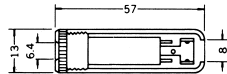

No.MJ-117MM (6.3 -3極)

3-CONDUCTOR 1/4" PHONE INLINE JACK
STEREO

No.MJ-175MN (6.3 -3極)

3-CONDUCTOR 1/4" PHONE INLINE JACK
STEREO

No.MJ-175AN (6.3 -3極)

3-CONDUCTOR 1/4" PHONE INLINE JACK
STEREO

No.MJ-177MSN (6.3 -3極)