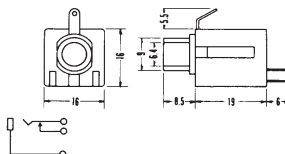

No.MJ-160M (6.3 -2極)

2-CONDUCTOR PANEL MOUNT 1/4" PHONE JACK
MONO

No.MJ-185 (6.3 -2極)

2-CONDUCTOR PANEL MOUNT 1/4" PHONE JACK
MONO

No.MJ-186 (6.3 -2極)

2-CONDUCTOR PANEL MOUNT 1/4" PHONE JACK
MONO

No.MJ-185LP (6.3 -2極)