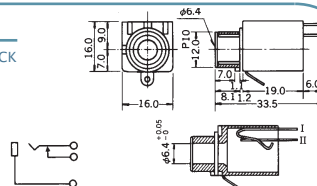

2-CONDUCTOR PANEL MOUNT 1/4" PHONE JACK
W/ISOLATED BUSHING (パネル絶縁タイプ)
MONO