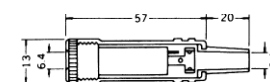

2-CONDUCTOR 1/4" PHONE INLINE JACK
MONO

No.MJ-116M (6.3 -2極)

2-CONDUCTOR 1/4" PHONE INLINE JACK
MONO

No.MJ-169MS (6.3 -2極)

2-CONDUCTOR 1/4" PHONE INLINE JACK
w/shielded handle
MONO

No.MJ-168A (6.3 -2極)

2-CONDUCTOR 1/4" PHONE INLINE JACK
MONO