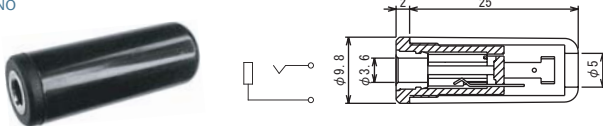

No. MJ-164N (3.5φ-2極)

MINIATURE INLINE JACK
MONO