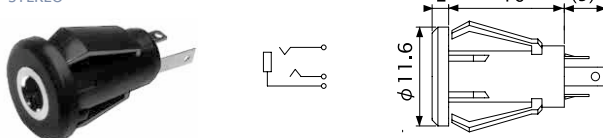

No.MJ-073SP (3.5 -3極)

SNAP-IN MOUNT MINIATURE JACK STEREO