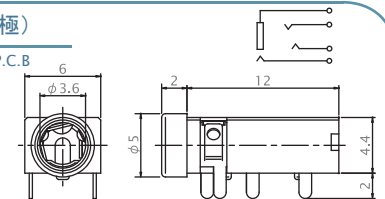

No. MJ-9235 (3.5φ-3極)

3-CONDUCTOR MINIATURE JACK FOR P.C.B
STEREO