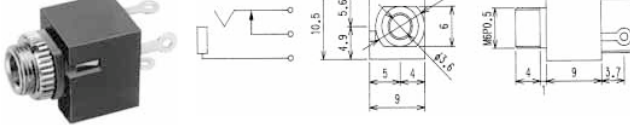

No.MJ-355 (3.5 -2極)

PANEL MOUNT MINIATURE JACK
MONO