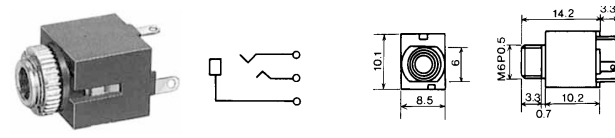

No.MJ-355W (3.5 -3極)

PANEL MOUNT MINIATURE JACK STEREO