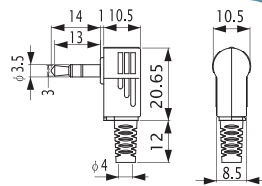

No. MP-012LN (3.5φ-3極)

RIGHT ANGLE 3-CONDUCTOR MINIATURE PLUG
STEREO