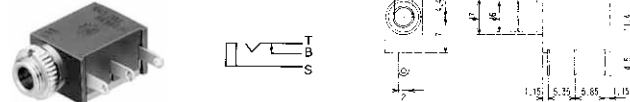

No.MJ-352 (3.5 -2極)

No.MJ-352N (3.5 -2極)
WITHOUT SCREW THREAD
2-CONDUCTOR MINIATURE JACK FOR P.C.B
MONO