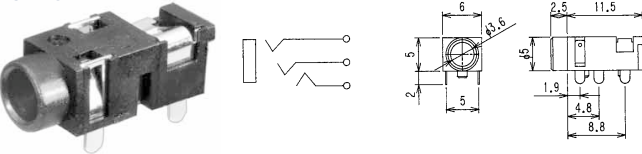

No. MJ-2335 (3.5 -3極)

3-CONDUCTOR MINIATURE JACK FOR P.C.B STEREO