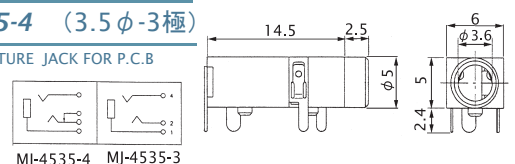

No. MJ-4535-3 (3.5φ-3極)

3-CONDUCTOR MINIATURE JACK FOR P.C.B
STEREO