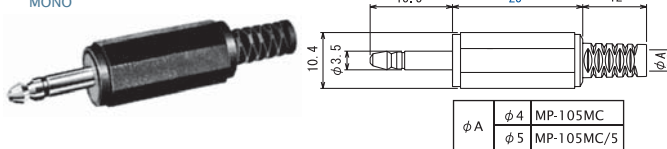

No. MP-105MC (3.5φ-2極)

2-CONDUCTOR MINIATURE PLUG
MONO