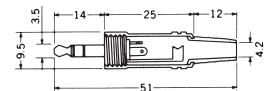

No. MP-061M (3.5φ-3極)

3-CONDUCTOR MINIATURE PLUG. w/shielded handle
STEREO
Screw Part : METAL