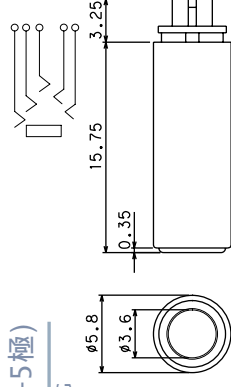

No. **M03-A01A0** (3.5 -5極)

MINIATURE INLINE JACK FOR MOLDING
5-CONDUCTOR