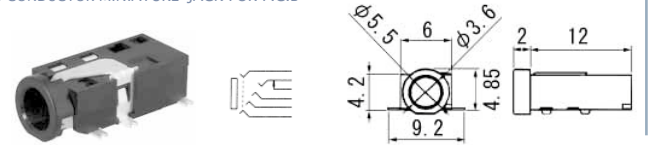

No. M03-935A0 (3.5 -4極)

4-CONDUCTOR MINIATURE JACK FOR P.C.B