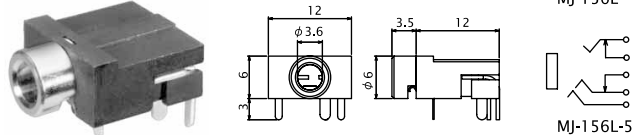

No. MJ-156L (3.5 -3極)

No. MJ-156L-5 (3.5 -3極)

3-CONDUCTOR MINIATURE JACK FOR P.C.B STEREO