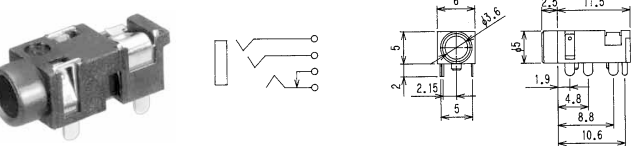

No. MJ-2435 (3.5 -3極)

3-CONDUCTOR MINIATURE JACK FOR P.C.B STEREO