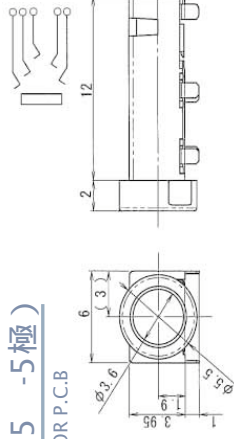

No. **M19-A11Z0** (3.5 -5極)

AUDIO PHONE PLUGS & JACKS

5-CONDUCTOR MINIATURE PLUG & JACKS

3.5 - 5極小形単頭プラグ・ジャック

No. **M03-A10A0** (3.5 -5極)

5-CONDUCTOR MINIATURE JACK FOR P.C.B