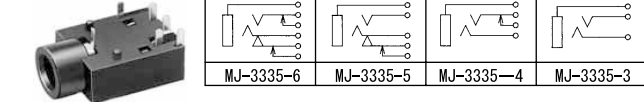

No. MJ-3335-6 (3.5 -3極)

No. MJ-3335-5 (3.5 -3極)

No. MJ-3335-4 (3.5 -3極)

No. MJ-3335-3 (3.5 -3極)

3-CONDUCTOR MINIATURE JACK FOR P.C.B STEREO