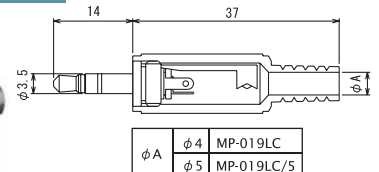

No. MP-019LC (3.5φ-3極)

3-CONDUCTOR MINIATURE PLUG
STEREO
Screw Part : METAL