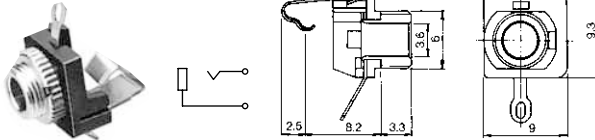

No.MJ-080 (3.5 -2極)

PANEL MOUNT MINIATURE JACK
MONO