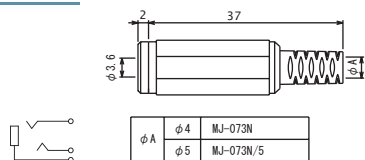

3-CONDUCTOR MINIATURE JACKS

φ3.5-3極小形単頭ジャック

No. MJ-073N (3.5φ-3極)

MINIATURE INLINE JACK
STEREO