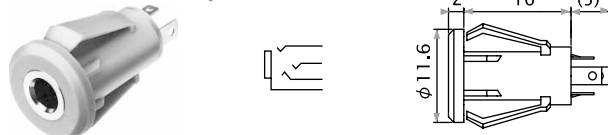

No. MJ-064SP (3.5 -4極)

SNAP-IN MOUNT MINIATURE JACK