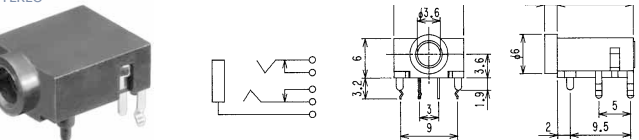

No. MJ-2035 (3.5 -3極)

3-CONDUCTOR MINIATURE JACK FOR P.C.B STEREO