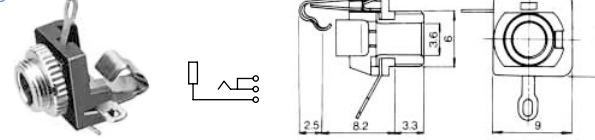

No.MJ-081 (3.5 -2極)

PANEL MOUNT MINIATURE JACK
MONO