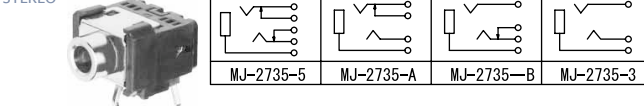

No. MJ-2735-5 (3.5 -3極)

No. MJ-2735A (3.5 -3極)

No. MJ-2735B (3.5 -3極)

No. MJ-2735-3 (3.5 -3極)

3-CONDUCTOR MINIATURE JACK FOR P.C.B STEREO