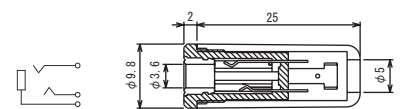

No. MJ-075N (3.5φ-3極)

MINIATURE INLINE JACK
STEREO