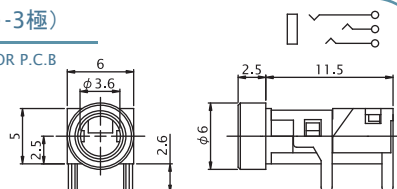

No. MJ-8435 (3.5φ-3極)

3-CONDUCTOR MINIATURE JACK FOR P.C.B
STEREO