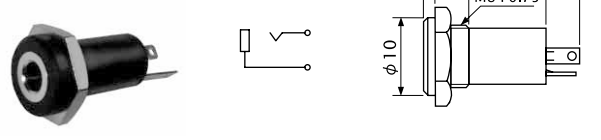

No.MJ-164H (3.5 -2極)

PANEL MOUNT MINIATURE JACK
MONO