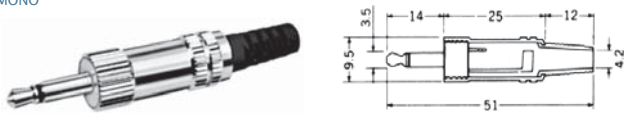

No. MP-106LC (3.5φ-2極)

2-CONDUCTOR MINIATURE PLUG w/shielded handle
MONO