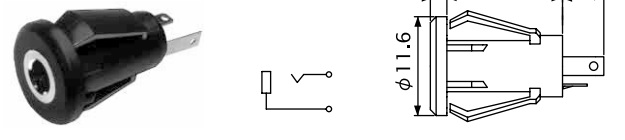

No.MJ-164SP (3.5 -2極)

SNAP-IN MOUNT MINIATURE JACK
MONO