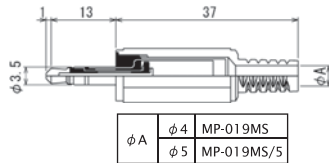

3-CONDUCTOR MINIATURE PLUGS

φ3.5-3極小形単頭プラグ

No. MP-019MS (3.5φ-3極)

3-CONDUCTOR MINIATURE PLUG
STEREO
Screw Part : PLASTICS