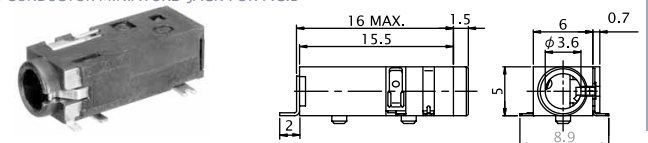

No. MJ-7835-5 (3.5 -4極)

No. MJ-7835-6 (3.5 -4極)

4-CONDUCTOR MINIATURE JACK FOR P.C.B