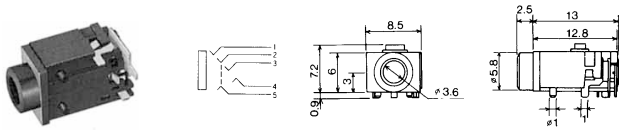

AUDIO PHONE PLUGS & JACKS

4-CONDUCTOR MINIATURE JACKS

3.5 - 4極小形単頭ジャック

No. MJ-3-249A0 (3.5 -4極)

4-CONDUCTOR MINIATURE JACK FOR P.C.B