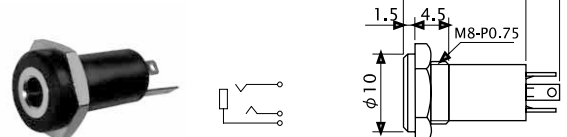

No.MJ-073H (3.5 -3極)

PANEL MOUNT MINIATURE JACK STEREO