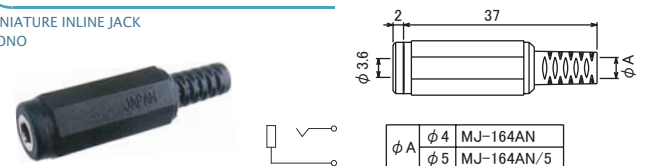

No. MJ-164AN (3.5φ-2極)

MINIATURE INLINE JACK
MONO