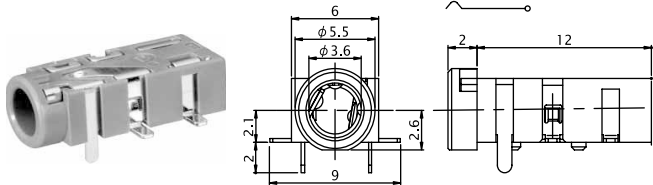

No. MJ-9935 (3.5 -4極)

4-CONDUCTOR MINIATURE JACK FOR P.C.B