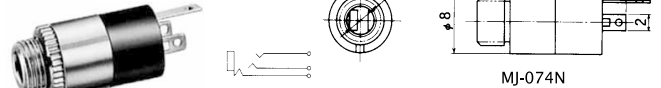

No.MJ-074N0 (3.5 -3極)

3-CONDUCTOR MINIATURE JACK FOR P.C.B WITHOUT SCREW THREAD STEREO