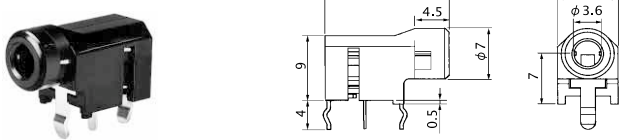

No. MJ-1635 (3.5 -3極)

3-CONDUCTOR MINIATURE JACK FOR P.C.B STEREO