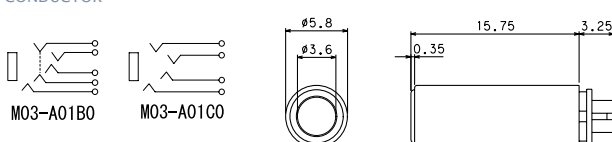

No.M03-A01B0 (3.5 -4極)

No.M03-A01C0 (3.5 -4極)

MINIATURE INLINE JACK FOR MOLDING 4-CONDUCTOR