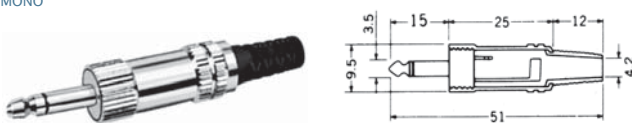

No. MP-106PC (3.5φ-2極)

2-CONDUCTOR MINIATURE PLUG w/shielded handle
MONO