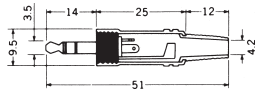

No. MP-060M (3.5φ-3極)

3-CONDUCTOR MINIATURE PLUG. w/shielded handle
STEREO
Screw Part : PLASTICS