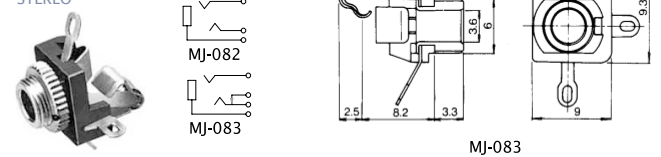

No.MJ-082 (3.5 -3極)

No.MJ-083 (3.5 -3極)

PANEL MOUNT MINIATURE JACK STEREO