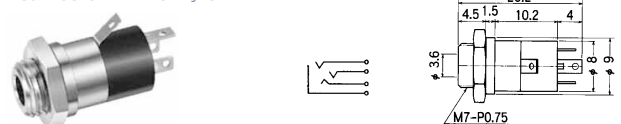

No. MJ-079 (3.5 -4極)

4-CONDUCTOR MINIATURE JACK