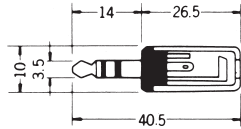

No. MP-013MS (3.5φ-3極)

3-CONDUCTOR MINIATURE PLUG.
STEREO
Screw Part : PLASTICS