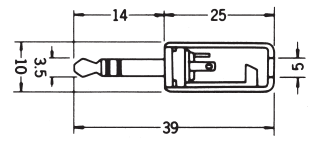

No. MP-013LC (3.5φ-3極)

3-CONDUCTOR MINIATURE PLUG.
STEREO
Screw Part : METAL