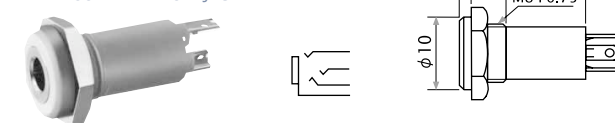

No. MJ-064H (3.5 -4極)

PANEL MOUNT MINIATURE JACK