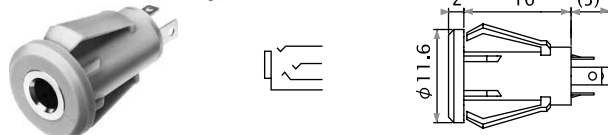

No. MJ-064SP (3.5 -4極)

SNAP-IN MOUNT MINIATURE JACK