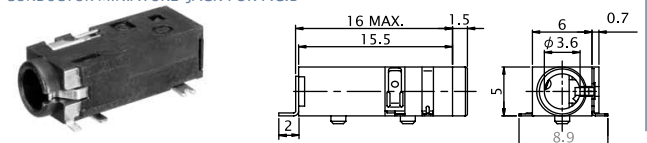

No. MJ-7835-5 (3.5 -4極)

No. MJ-7835-6 (3.5 -4極)

4-CONDUCTOR MINIATURE JACK FOR P.C.B