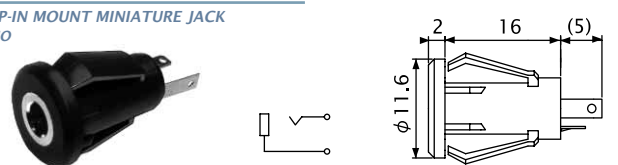

No.MJ-164SP (3.5 -2極)

SNAP-IN MOUNT MINIATURE JACK
MONO