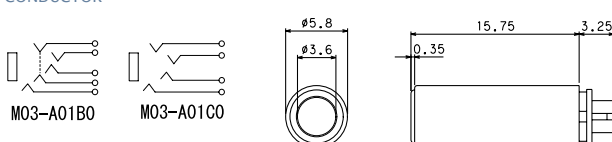

No.M03-A01B0 (3.5 -4極)

No.M03-A01C0 (3.5 -4極)

MINIATURE INLINE JACK FOR MOLDING 4-CONDUCTOR