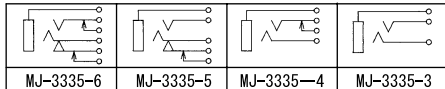

No. MJ-3335-6 (3.5 -3極)

No. MJ-3335-5 (3.5 -3極)

No. MJ-3335-4 (3.5 -3極)

No. MJ-3335-3 (3.5 -3極)

3-CONDUCTOR MINIATURE JACK FOR P.C.B STEREO