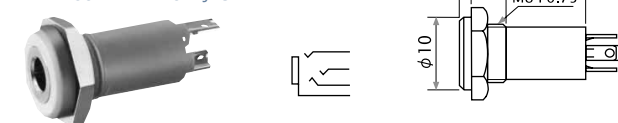

No. MJ-064H (3.5 -4極)

PANEL MOUNT MINIATURE JACK