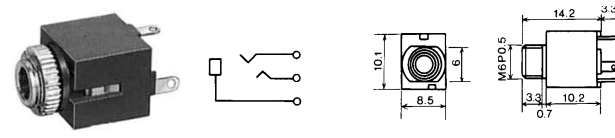

No.MJ-355W (3.5 -3極)

PANEL MOUNT MINIATURE JACK STEREO