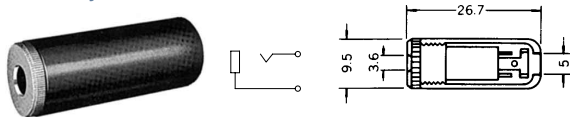

No.MJ-164 (3.5 -2極)

MINIATURE INLINE JACK
MONO