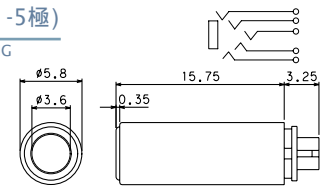

No. M03-A01A0 (3.5 -5極)

MINIATURE INLINE JACK FOR MOLDING
5-CONDUCTOR