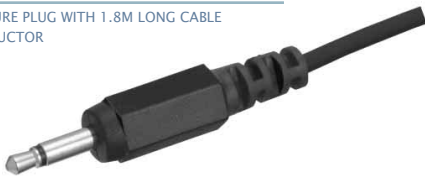

### No.MP-106PC (3.5 -2極)

2-CONDUCTOR MINIATURE PLUG w/shielded handle  
MONO

### No.MC-35MN (3.5 -2極)

MINIATURE PLUG WITH 1.8M LONG CABLE  
2-CONDUCTOR