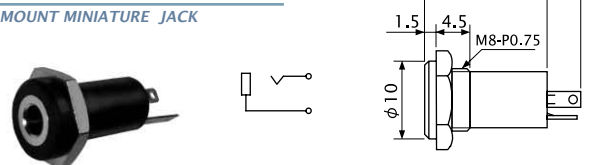

No.MJ-164H (3.5 -2極)

PANEL MOUNT MINIATURE JACK
MONO