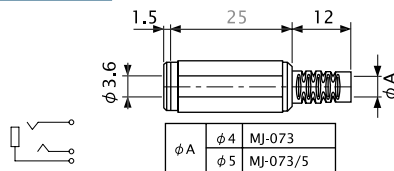

3-CONDUCTOR MINIATURE JACKS

3.5 - 3極小形単頭ジャック

No. MJ-073 (3.5 -3極)

MINIATURE INLINE JACK
STEREO