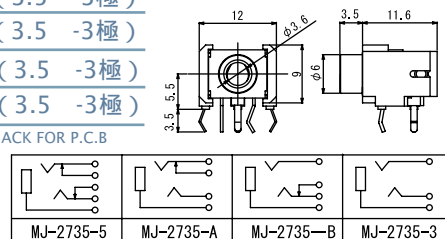

No. MJ-2735-5 (3.5 -3極)

No. MJ-2735A (3.5 -3極)

No. MJ-2735B (3.5 -3極)

No. MJ-2735-3 (3.5 -3極)

3-CONDUCTOR MINIATURE JACK FOR P.C.B STEREO