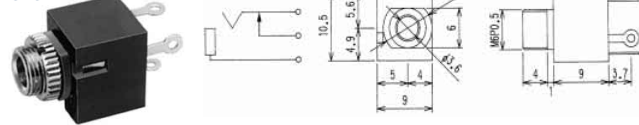

No.MJ-355 (3.5 -2極)

PANEL MOUNT MINIATURE JACK
MONO