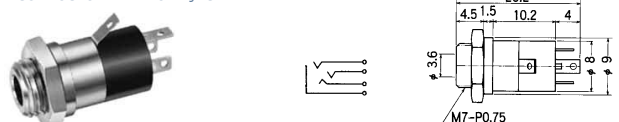

No. MJ-079 (3.5 -4極)

4-CONDUCTOR MINIATURE JACK