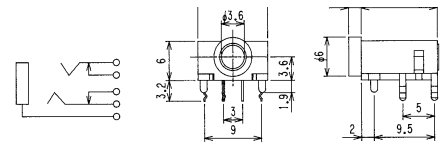

No. MJ-2035 (3.5 -3極)

3-CONDUCTOR MINIATURE JACK FOR P.C.B STEREO