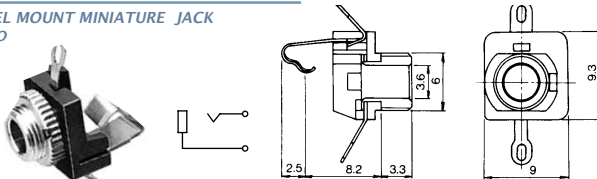

No.MJ-080 (3.5 -2極)

PANEL MOUNT MINIATURE JACK
MONO