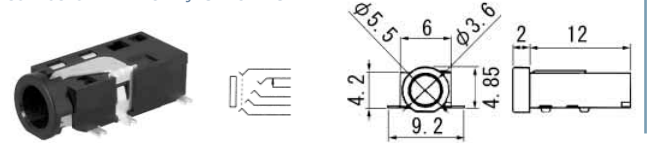

No. M03-935A0 (3.5 -4極)

4-CONDUCTOR MINIATURE JACK FOR P.C.B