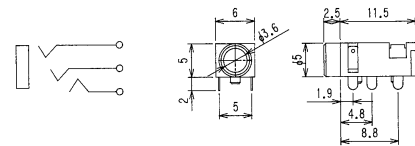

No. MJ-2335 (3.5 -3極)

3-CONDUCTOR MINIATURE JACK FOR P.C.B STEREO