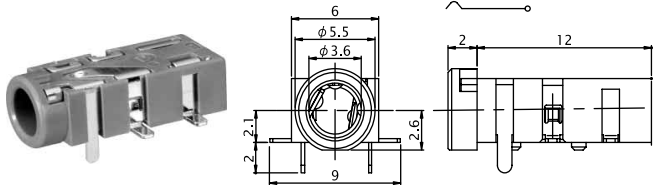

No. MJ-9935 (3.5 -4極)

4-CONDUCTOR MINIATURE JACK FOR P.C.B