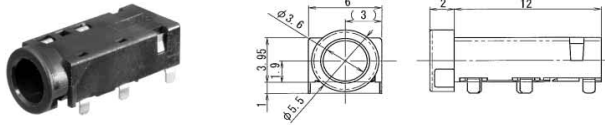

AUDIO PHONE PLUGS & JACKS

5-CONDUCTOR MINIATURE PLUG & JACKS

3.5 - 5極小形単頭プラグ・ジャック

No. M03-A10A0 (3.5 -5極)

5-CONDUCTOR MINIATURE JACK FOR P.C.B