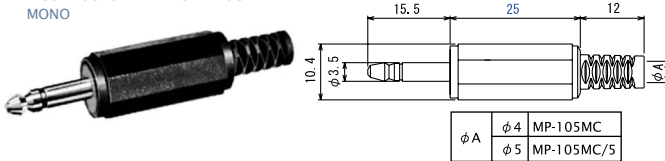

No.MP-105MC (3.5 -2極)

2-CONDUCTOR MINIATURE PLUG
MONO