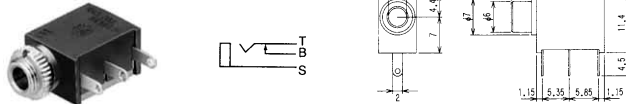

No.MJ-352 (3.5 -2極)

No.MJ-352N (3.5 -2極) WITHOUT SCREW THREAD

2-CONDUCTOR MINIATURE JACK FOR P.C.B
MONO