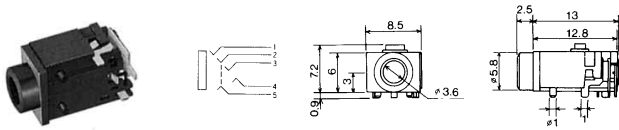

AUDIO PHONE PLUGS & JACKS

4-CONDUCTOR MINIATURE JACKS

3.5 - 4極小形単頭ジャック

No. MJ-3-249A0 (3.5 -4極)

4-CONDUCTOR MINIATURE JACK FOR P.C.B