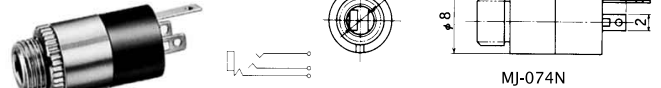

No.MJ-074N0 (3.5 -3極)

3-CONDUCTOR MINIATURE JACK FOR P.C.B WITHOUT SCREW THREAD STEREO