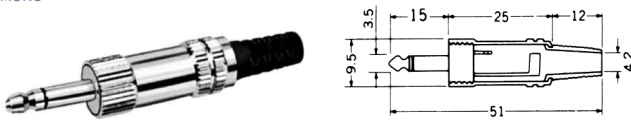

No.MP-106PC (3.5 -2極)

2-CONDUCTOR MINIATURE PLUG w/shielded handle
MONO