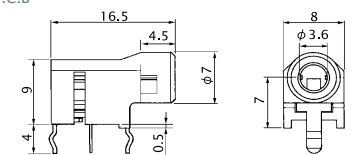

No. MJ-1635 (3.5 -3極)

3-CONDUCTOR MINIATURE JACK FOR P.C.B STEREO