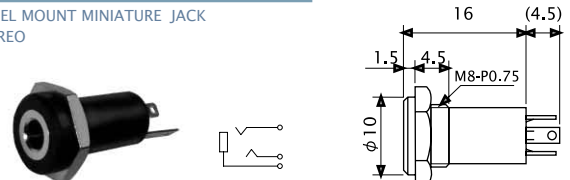

No.MJ-073H (3.5 -3極)

PANEL MOUNT MINIATURE JACK STEREO