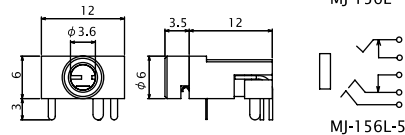

No. MJ-156L (3.5 -3極)

No. MJ-156L-5 (3.5 -3極)
3-CONDUCTOR MINIATURE JACK FOR P.C.B STEREO