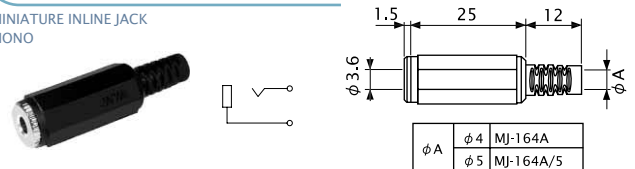

No.MJ-164A (3.5 -2極)

MINIATURE INLINE JACK
MONO