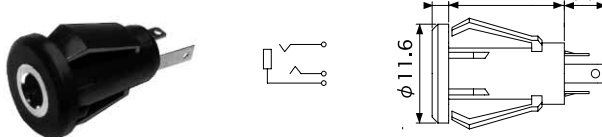

No.MJ-073SP (3.5 -3極)

SNAP-IN MOUNT MINIATURE JACK STEREO