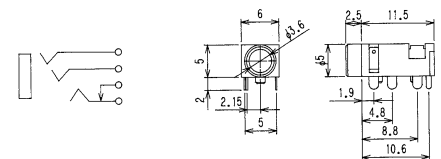

No. MJ-2435 (3.5 -3極)

3-CONDUCTOR MINIATURE JACK FOR P.C.B STEREO