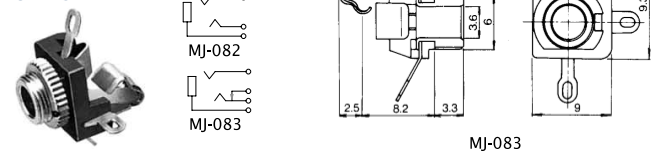

No.MJ-082 (3.5 -3極)

No.MJ-083 (3.5 -3極)

PANEL MOUNT MINIATURE JACK STEREO