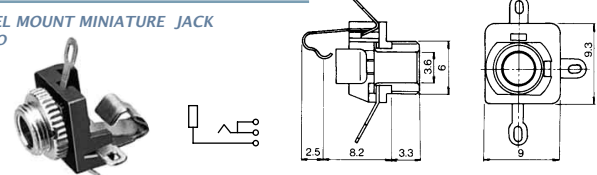

No.MJ-081 (3.5 -2極)

PANEL MOUNT MINIATURE JACK
MONO