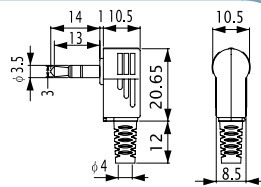

No. MP-012LN (3.5 -3極)

RIGHT ANGLE 3-CONDUCTOR MINIATURE PLUG
STEREO