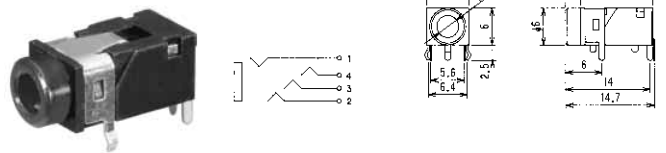

No.MJ-2135 (3.5 -4極)
4-CONDUCTOR MINIATURE JACK FOR P.C.B