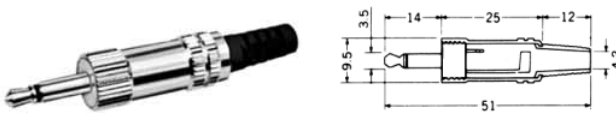

No.MP-106LC (3.5 -2極)
2-CONDUCTOR MINIATURE PLUG w/shielded handle
MONO