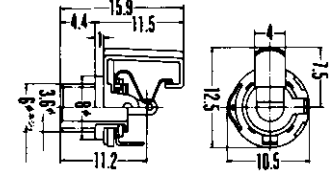

No.MJ-153 (3.5 -2極)
PANEL MOUNT MINIATURE JACK
MONO