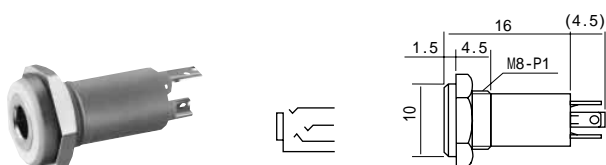

No.MJ-064H (3.5 -4極)
PANEL MOUNT MINIATURE JACK