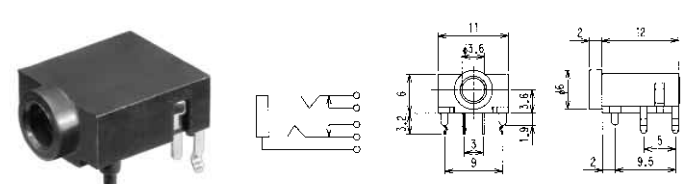

3-CONDUCTOR MINIATURE JACK FOR P.C.B

No.MJ-156L (3.5 -3極)

No.MJ-156L-5 (3.5 -3極)

STEREO

No.MJ-2035 (3.5 -3極)

3-CONDUCTOR MINIATURE JACK FOR P.C.B

STEREO

No.MJ-2335 (3.5 -3極)