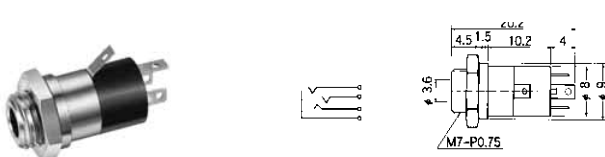

No.MJ-079 (3.5 -4極)
4-CONDUCTOR MINIATURE JACK