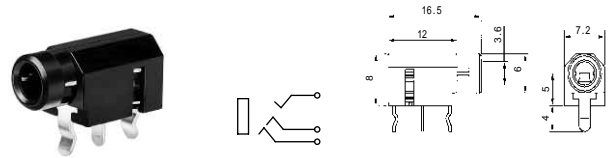

3-CONDUCTOR MINIATURE JACK FOR P.C.B

No.MJ-4535-3 (3.5 -3極)

No.MJ-4535-4 (3.5 -3極)

STEREO

No.MJ-1635 (3.5 -3極)

3-CONDUCTOR MINIATURE JACK FOR P.C.B
STEREO

No.MJ-1835 (3.5 -3極)

3-CONDUCTOR MINIATURE JACK FOR P.C.B
STEREO