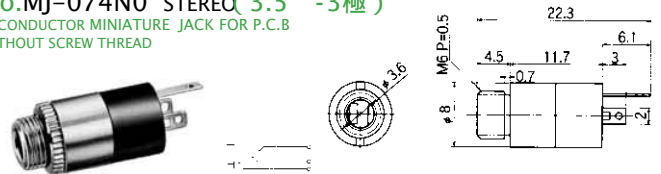

No.MJ-074N STEREO (3.5 -3極)
PANEL MOUNT MINIATURE JACK
No.MJ-074N0 STEREO (3.5 -3極)
3-CONDUCTOR MINIATURE JACK FOR P.C.B
WITHOUT SCREW THREAD