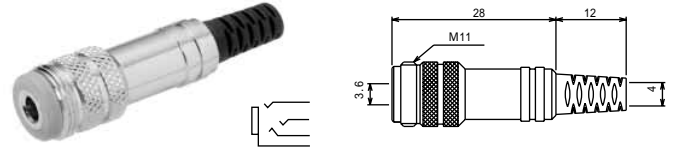

No.MLR-034J (3.5 -4極)

4-CONDUCTOR MINIATURE JACK WITH LOCKING THREAD