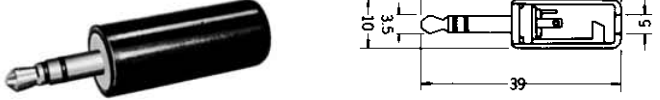

No.MP-013LC (3.5 -3極)

3-CONDUCTOR MINIATURE PLUG.
STEREO
Screw Part : METAL