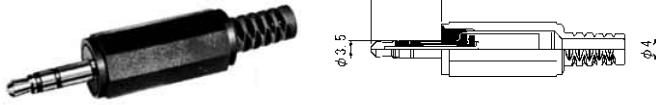

3-CONDUCTOR MINIATURE PLUGS

3.5 - 3極小形単頭プラグ

No.MP-019MS (3.5 -3極)

3-CONDUCTOR MINIATURE PLUG
STEREO
Screw Part : PLASTICS