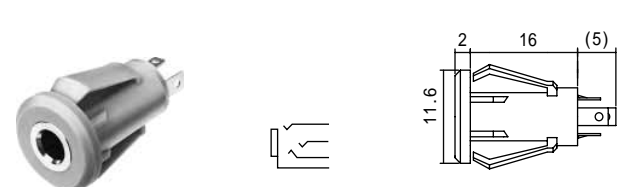

No.MJ-064SP (3.5 -4極)
SNAP-IN MOUNT MINIATURE JACK