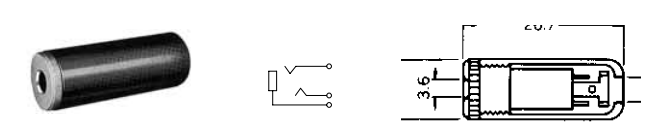

No.MJ-075 (3.5 -3極)

MINIATURE INLINE JACK
STEREO