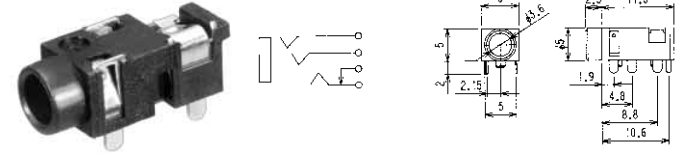

No.MJ-2435 (3.5 -3極)

3-CONDUCTOR MINIATURE JACK FOR P.C.B
STEREO