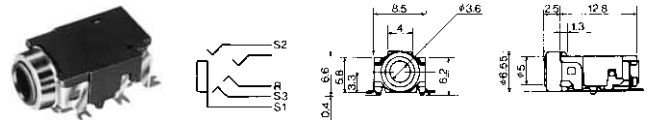

No.MLR-034J (3.5 -4極)

4-CONDUCTOR MINIATURE JACK WITH LOCKING THREAD

5-CONDUCTOR MINIATURE JACKS

3.5 - 5極小形単頭ジャック

No.MX-385AGM (3.5 -5極)

5-CONDUCTOR MINIATURE JACK FOR P.C.B.

No.MX-233A1 (3.5 -5極) SMT

5-CONDUCTOR MINIATURE JACK FOR P.C.B.