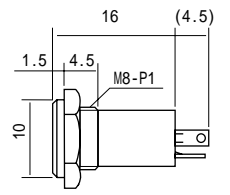

No.MJ-1235N (3.5 -2極 縦型)
 2-CONDUCTOR MINIATURE JACK FOR P.C.B. (VERTICAL TYPE)
 MONO

No.MJ-164SP (3.5 -2極)
 SNAP-IN MOUNT MINIATURE JACK
 MONO

No.MJ-355 (3.5 -2極)
 PANEL MOUNT MINIATURE JACK
 MONO

No.MJ-164H (3.5 -2極)
 PANEL MOUNT MINIATURE JACK
 MONO