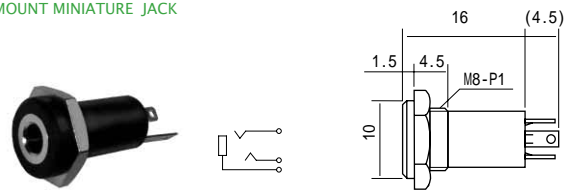

No.MJ-073SP (3.5 -3極)
SNAP-IN MOUNT MINIATURE JACK
STEREO

No.MJ-3935-3 (3.5 -3極) SMT
3-CONDUCTOR MINIATURE JACK FOR P.C.B
STEREO

No.MJ-355W (3.5 -3極)
PANEL MOUNT MINIATURE JACK
STEREO

No.MJ-073H (3.5 -3極)
PANEL MOUNT MINIATURE JACK
STEREO