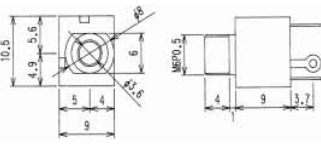

No.MJ-355 (3.5 -2極)
PANEL MOUNT MINIATURE JACK
MONO

No.MJ-164H (3.5 -2極)
PANEL MOUNT MINIATURE JACK
MONO