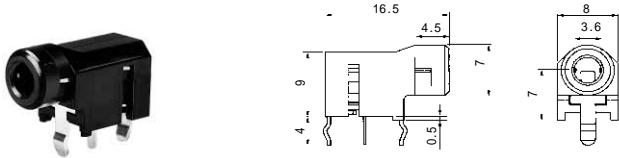

3-CONDUCTOR MINIATURE JACK FOR P.C.B

No.MJ-4535-3 (3.5 -3極)

No.MJ-4535-4 (3.5 -3極)

STEREO

No.MJ-1635 (3.5 -3極)

3-CONDUCTOR MINIATURE JACK FOR P.C.B
STEREO

No.MJ-1835 (3.5 -3極)

3-CONDUCTOR MINIATURE JACK FOR P.C.B
STEREO