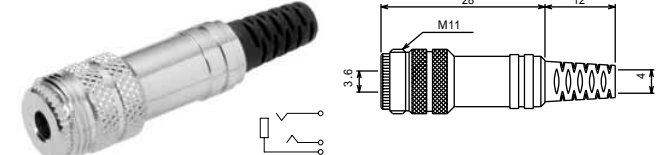

No.MLR-033J (3.5 -3極)

3-CONDUCTOR MINIATURE JACK WITH LOCKING THREAD
STEREO