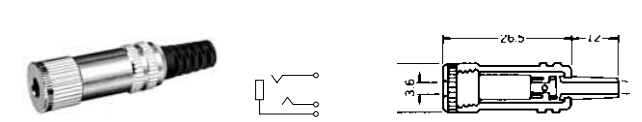

No.MJ-076M (3.5 -3極)

MINIATURE INLINE JACK
STEREO