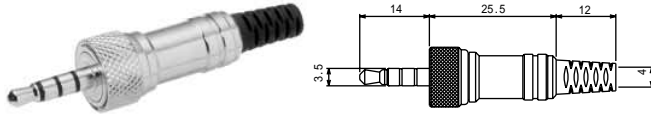

No.MJ-064H (3.5 -4極)
PANEL MOUNT MINIATURE JACK

No.MJ-064SP (3.5 -4極)
SNAP-IN MOUNT MINIATURE JACK

AUDIO PHONE PLUGS & JACKS

LOCKABLE MINIATURE PLUGS & JACKS

ロック式小形単頭プラグ・ジャック

No.MLR-034P (3.5 -4極)

4-CONDUCTOR MINIATURE PLUG WITH LOCKING RING