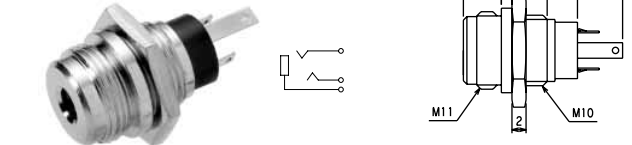

No.MLR-133J (3.5 -3極)

PANEL MOUNT MINIATURE JACK WITH LOCKING THREAD
STEREO