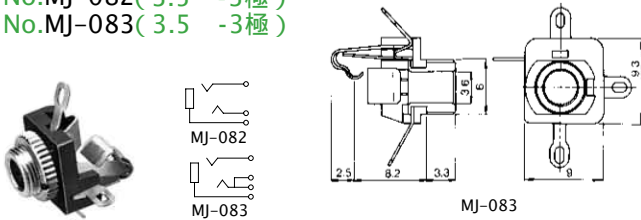

PANEL MOUNT MINIATURE JACK
No.MJ-082 (3.5 -3極)
No.MJ-083 (3.5 -3極)