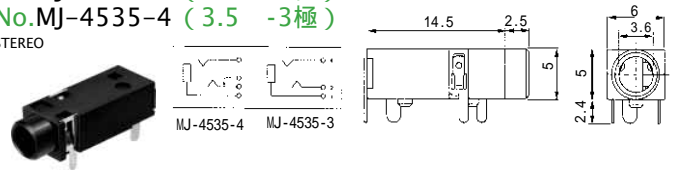

3-CONDUCTOR MINIATURE JACK FOR P.C.B

No.MJ-4535-3 (3.5 -3極)

No.MJ-4535-4 (3.5 -3極)

STEREO