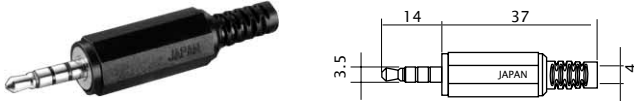

4-CONDUCTOR MINIATURE PLUGS & JACKS

3.5 - 4極小形単頭プラグ・ジャック

No.MP-435 (3.5 -4極)
4-CONDUCTOR MINIATURE PLUG