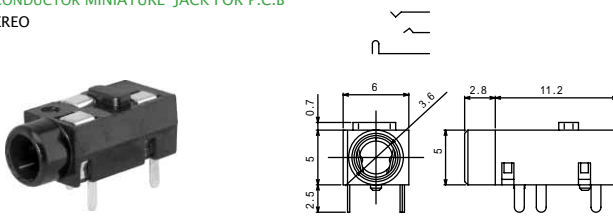

No.M03-681A0 (3.5 -3極)

3-CONDUCTOR MINIATURE JACK FOR P.C.B
STEREO

No.MJ-5535 (3.5 -3極)

3-CONDUCTOR MINIATURE JACK FOR P.C.B
STEREO

No.MJ-0635 (3.5 -3極)

3-CONDUCTOR MINIATURE JACK FOR P.C.B
STEREO

No.MJ-1535 (3.5 -3極)