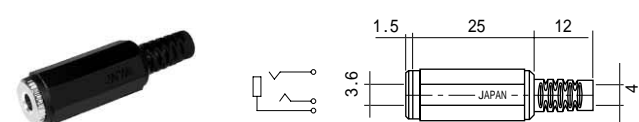

3-CONDUCTOR MINIATURE JACK WITH LOCKING THREAD
STEREO

No.MLR-133J (3.5 -3極)

PANEL MOUNT MINIATURE JACK WITH LOCKING THREAD
STEREO

3-CONDUCTOR MINIATURE INLINE JACKS

3.5 - 3極小形単頭ジャック

No.MJ-073 (3.5 -3極)

MINIATURE INLINE JACK
STEREO

No.MJ-075 (3.5 -3極)

MINIATURE INLINE JACK
STEREO

No.MJ-076M (3.5 -3極)

MINIATURE INLINE JACK
STEREO

3-CONDUCTOR MINIATURE PLUGS & JACKS

3.5 - 3極小形単頭プラグ・ジャック

No.M03-836A0 (3.5 -3極)

3-CONDUCTOR MINIATURE JACK FOR P.C.B
STEREO