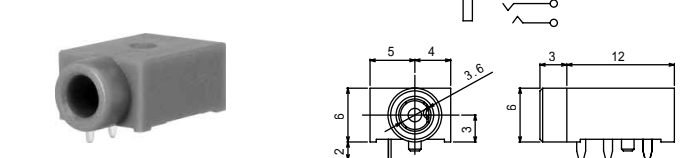

No.MJ-5535 (3.5 -3極)

3-CONDUCTOR MINIATURE JACK FOR P.C.B
STEREO