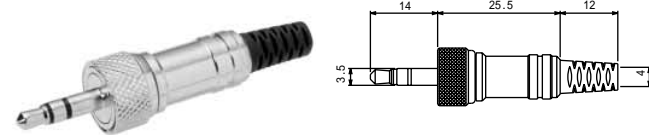

No.MP-013LC (3.5 -3極)

3-CONDUCTOR MINIATURE PLUG.
STEREO
Screw Part : METAL

No.MP-060M (3.5 -3極)

3-CONDUCTOR MINIATURE PLUG. w/shielded handle
STEREO
Screw Part : PLASTICS

No.MP-061M (3.5 -3極)

3-CONDUCTOR MINIATURE PLUG. w/shielded handle
STEREO
Screw Part : METAL

No.MP-012LN (3.5 -3極)

RIGHT ANGLE 3-CONDUCTOR MINIATURE PLUG
STEREO

LOCKABLE MINIATURE PLUGS & JACKS

ロック式小形単頭プラグ&ジャック

No.MLR-033P (3.5 -3極)

3-CONDUCTOR MINIATURE PLUG WITH LOCKING RING
STEREO

No.MLR-033J (3.5 -3極)

3-CONDUCTOR MINIATURE JACK WITH LOCKING THREAD
STEREO

No.MLR-133J (3.5 -3極)

PANEL MOUNT MINIATURE JACK WITH LOCKING THREAD
STEREO

3-CONDUCTOR MINIATURE INLINE JACKS

3.5 - 3極小形単頭ジャック

No.MJ-073 (3.5 -3極)

MINIATURE INLINE JACK
STEREO