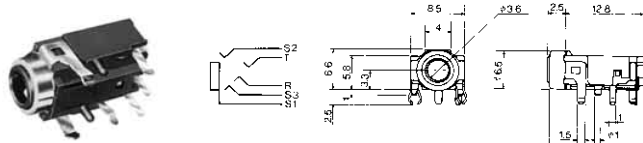

No.MLR-034J (3.5 -4極)

4-CONDUCTOR MINIATURE JACK WITH LOCKING THREAD

5-CONDUCTOR MINIATURE JACKS

3.5 - 5極小形単頭ジャック

No.MX-385AGM (3.5 -5極)

5-CONDUCTOR MINIATURE JACK FOR P.C.B.

No.MX-233A1 (3.5 -5極) SMT

5-CONDUCTOR MINIATURE JACK FOR P.C.B.