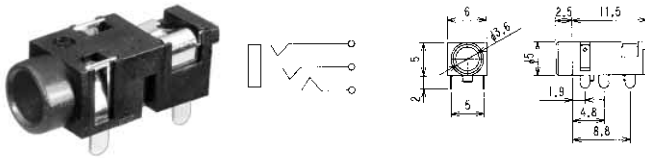

No.MJ-2335 (3.5 -3極)

3-CONDUCTOR MINIATURE JACK FOR P.C.B
STEREO