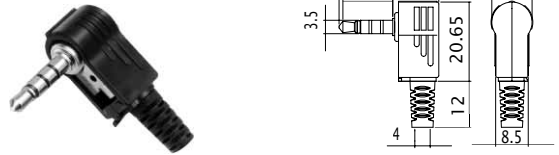

No.MP-435LN (3.5 -4極)
4-CONDUCTOR MINIATURE RIGHT ANGLE PLUG