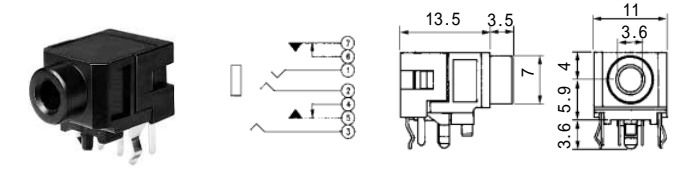

No.MJ-1535 (3.5 -3極)

3-CONDUCTOR MINIATURE JACK FOR P.C.B
STEREO