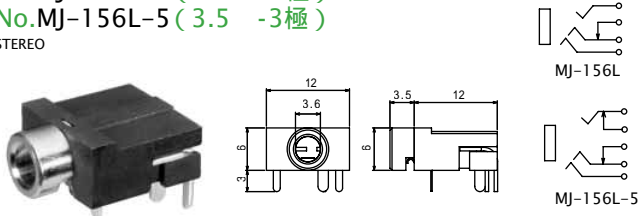

3-CONDUCTOR MINIATURE JACK FOR P.C.B

No.MJ-156L (3.5 -3極)

No.MJ-156L-5 (3.5 -3極)

STEREO