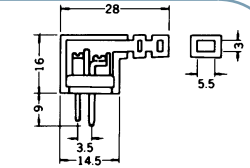

No. MJ-190 ~ MJ-173

PANEL MOUNT DIN SOCKET

No of Contact	3P	5P	5P	6P	7P	8P
Arrangement						
Model	MJ-190	MJ-192	MJ-193	MJ-194	MJ-172	MJ-173

No. MP-05B

5P DIN METAL PLUG (240°) WITH LOCKING RING

No. MJ-05B

5P DIN JACK (240°)

No. MP-134S

2P DIN PLUG SOLDERLESS TYPE

No. MP-134LS

RIGHT ANGLE 2P DIN PLUG SOLDERLESS TYPE

No. MJ-135S

2P DIN INLINE JACK SOLDERLESS TYPE

No. MJ-135LS

RIGHT ANGLE 2P DIN INLINE JACK SOLDERLESS TYPE

No. MP-134

2P DIN PLUG

No. MJ-731

2P DIN SOCKET

No. MJ-135

2P DIN INLINE JACK