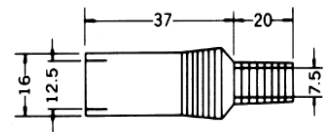

No. MP-130L ~ MP-018L

RIGHT ANGLE DIN PLUG

No of Contact	3P	5P (180°)	5P (240°)	6P	7P	8P
Arrangement						
Model	MP-130L	MP-132L	MP-133L	MP-016L	MP-017L	MP-018L

No. MJ-50 ~ MJ-56

INLINE DIN SOCKET

No of Contact	3P	5P	5P	6P	7P	8P
Arrangement						
Model	MJ-50	MJ-52	MJ-53	MJ-54	MJ-55	MJ-56

No. MJ-190 ~ MJ-173

PANEL MOUNT DIN SOCKET

No of Contact	3P	5P	5P	6P	7P	8P
Arrangement						
Model	MJ-190	MJ-192	MJ-193	MJ-194	MJ-172	MJ-173

No. MP-05B

5P DIN METAL PLUG (240°) WITH LOCKING RING

No. MJ-05B

5P DIN JACK (240°)

No. MP-134S

2P DIN PLUG SOLDERLESS TYPE

No. MP-134LS

RIGHT ANGLE 2P DIN PLUG SOLDERLESS TYPE

No. MJ-135S

2P DIN INLINE JACK SOLDERLESS TYPE

No. MJ-135LS