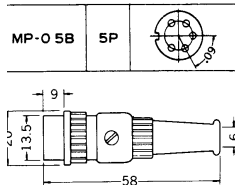

No. MP-130L ~ MP-018L

RIGHT ANGLE DIN PLUG

No of Contact	3P	5P (180°)	5P (240°)	6P	7P	8P
Arrangement						
Model	MP-130L	MP-132L	MP-133L	MP-016L	MP-017L	MP-018L

No. MJ-50 ~ MJ-56

INLINE DIN SOCKET

No of Contact	3P	5P	5P	6P	7P	8P
Arrangement						
Model	MJ-50	MJ-52	MJ-53	MJ-54	MJ-55	MJ-56

No. MJ-190 ~ MJ-173

PANEL MOUNT DIN SOCKET

No of Contact	3P	5P	5P	6P	7P	8P
Arrangement						
Model	MJ-190	MJ-192	MJ-193	MJ-194	MJ-172	MJ-173

No. MP-05B

5P DIN METAL PLUG (240°) WITH LOCKING RING

No. MJ-05B

5P DIN JACK (240°)

No. MP-134S

2P DIN PLUG SOLDERLESS TYPE

No. MP-134LS

RIGHT ANGLE 2P DIN PLUG SOLDERLESS TYPE

No. MJ-135S

2P DIN INLINE JACK SOLDERLESS TYPE

No. MJ-135LS