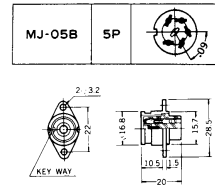

No. MP-130L ~ MP-018L

RIGHT ANGLE DIN PLUG

No of Contact	3P	5P (180°)	5P (240°)	6P	7P	8P
Arrangement						
Model	MP-130L	MP-132L	MP-133L	MP-016L	MP-017L	MP-018L

No. MJ-50 ~ MJ-56

INLINE DIN SOCKET

No of Contact	3P	5P	5P	6P	7P	8P
Arrangement						
Model	MJ-50	MJ-52	MJ-53	MJ-54	MJ-55	MJ-56

No. MJ-190 ~ MJ-173

PANEL MOUNT DIN SOCKET

No of Contact	3P	5P	5P	6P	7P	8P
Arrangement						
Model	MJ-190	MJ-192	MJ-193	MJ-194	MJ-172	MJ-173

No. MP-05B

5P DIN METAL PLUG (240°) WITH LOCKING RING

No. MJ-05B

5P DIN JACK (240°)

No. MP-134S

2P DIN PLUG SOLDERLESS TYPE

No. MP-134LS

RIGHT ANGLE 2P DIN PLUG SOLDERLESS TYPE

No. MJ-135S

2P DIN INLINE JACK SOLDERLESS TYPE

No. MJ-135LS

RIGHT ANGLE 2P DIN INLINE JACK SOLDERLESS TYPE

No. MP-134

2P DIN PLUG

No. MJ-731

2P DIN SOCKET

No. MJ-135

2P DIN INLINE JACK