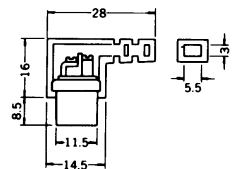

No. MJ-190 ~ MJ-173

PANEL MOUNT DIN SOCKET

No of Contact	3P	5P	5P	6P	7P	8P
Arrangement						
Model	MJ-190	MJ-192	MJ-193	MJ-194	MJ-172	MJ-173

No. MP-05B

5P DIN METAL PLUG (240°) WITH LOCKING RING

No. MJ-05B

5P DIN JACK (240°)

No. MP-134S

2P DIN PLUG SOLDERLESS TYPE

No. MP-134LS

RIGHT ANGLE 2P DIN PLUG SOLDERLESS TYPE

No. MJ-135S

2P DIN INLINE JACK SOLDERLESS TYPE

No. MJ-135LS

RIGHT ANGLE 2P DIN INLINE JACK SOLDERLESS TYPE

No. MP-134

2P DIN PLUG

No. MJ-731

2P DIN SOCKET

No. MJ-135

2P DIN INLINE JACK