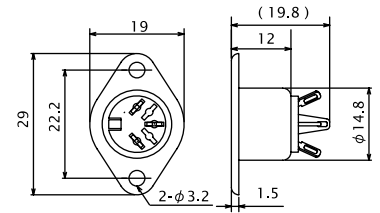

No. MP-130L ~ MP-018L

RIGHT ANGLE DIN PLUG

No of Contact	3P	5P (180°)	5P (240°)	6P	7P	8P
Arrangement						
Model	MP-130L	MP-132L	MP-133L	MP-016L	MP-017L	MP-018L

No. MJ-50 ~ MJ-56

INLINE DIN SOCKET

No of Contact	3P	5P	5P	6P	7P	8P
Arrangement						
Model	MJ-50	MJ-52	MJ-53	MJ-54	MJ-55	MJ-56

No. MJ-190 ~ MJ-173

PANEL MOUNT DIN SOCKET

No of Contact	3P	5P	5P	6P	7P	8P
Arrangement						
Model	MJ-190	MJ-192	MJ-193	MJ-194	MJ-172	MJ-173

No. MP-05B

5P DIN METAL PLUG (240°) WITH LOCKING RING

No. MJ-05B

5P DIN JACK (240°)

No. MP-134S

2P DIN PLUG SOLDERLESS TYPE

No. MP-134LS

RIGHT ANGLE 2P DIN PLUG SOLDERLESS TYPE

No. MJ-135S

2P DIN INLINE JACK SOLDERLESS TYPE

No. MJ-135LS