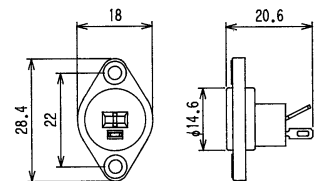

No. MJ-190 ~ MJ-173

PANEL MOUNT DIN SOCKET

No of Contact	3P	5P	5P	6P	7P	8P
Arrangement						
Model	MJ-190	MJ-192	MJ-193	MJ-194	MJ-172	MJ-173

No. MP-05B

5P DIN METAL PLUG (240°) WITH LOCKING RING

No. MJ-05B

5P DIN JACK (240°)

No. MP-134S

2P DIN PLUG SOLDERLESS TYPE

No. MP-134LS

RIGHT ANGLE 2P DIN PLUG SOLDERLESS TYPE

No. MJ-135S

2P DIN INLINE JACK SOLDERLESS TYPE

No. MJ-135LS

RIGHT ANGLE 2P DIN INLINE JACK SOLDERLESS TYPE

No. MP-134

2P DIN PLUG

No. MJ-731

2P DIN SOCKET

No. MJ-135

2P DIN INLINE JACK