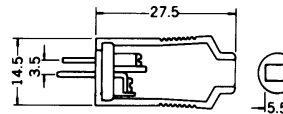

No. MP-130L ~ MP-018L

RIGHT ANGLE DIN PLUG

No of Contact	3P	5P (180°)	5P (240°)	6P	7P	8P
Arrangement						
Model	MP-130L	MP-132L	MP-133L	MP-016L	MP-017L	MP-018L

No. MJ-50 ~ MJ-56

INLINE DIN SOCKET

No of Contact	3P	5P	5P	6P	7P	8P
Arrangement						
Model	MJ-50	MJ-52	MJ-53	MJ-54	MJ-55	MJ-56

No. MJ-190 ~ MJ-173

PANEL MOUNT DIN SOCKET

No of Contact	3P	5P	5P	6P	7P	8P
Arrangement						
Model	MJ-190	MJ-192	MJ-193	MJ-194	MJ-172	MJ-173

No. MP-05B

5P DIN METAL PLUG (240°) WITH LOCKING RING

No. MJ-05B

5P DIN JACK (240°)

No. MP-134S

2P DIN PLUG SOLDERLESS TYPE

No. MP-134LS

RIGHT ANGLE 2P DIN PLUG SOLDERLESS TYPE

No. MJ-135S

2P DIN INLINE JACK SOLDERLESS TYPE

No. MJ-135LS