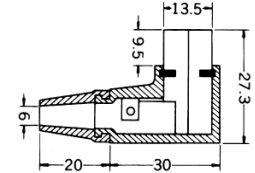

DIN PLUGS & JACKS

No. MP-130 ~ MP-018

DIN PLUG

No of Contact	3P	5P (180°)	5P (240°)	6P	7P	8P
Arrangement						
Model	6 MP-130	MP-132	MP-133	MP-016	MP-017	MP-018
A	8 MP-130/8	MP-132/8	MP-133/8	MP-016/8	MP-017/8	MP-018/8

No. MP-130L ~ MP-018L

RIGHT ANGLE DIN PLUG

No of Contact	3P	5P (180°)	5P (240°)	6P	7P	8P
Arrangement						
Model	MP-130L	MP-132L	MP-133L	MP-016L	MP-017L	MP-018L

No. MJ-50 ~ MJ-56

INLINE DIN SOCKET

No of Contact	3P	5P	5P	6P	7P	8P
Arrangement						
Model	MJ-50	MJ-52	MJ-53	MJ-54	MJ-55	MJ-56

No. MJ-190 ~ MJ-173

PANEL MOUNT DIN SOCKET

No of Contact	3P	5P	5P	6P	7P	8P
Arrangement						
Model	MJ-190	MJ-192	MJ-193	MJ-194	MJ-172	MJ-173

No. MP-05B

5P DIN METAL PLUG (240°) WITH LOCKING RING

No. MJ-05B

5P DIN JACK (240°)

No. MP-134S

2P DIN PLUG SOLDERLESS TYPE

No. MP-134LS

RIGHT ANGLE 2P DIN PLUG SOLDERLESS TYPE

No. MJ-135S

2P DIN INLINE JACK SOLDERLESS TYPE

No. MJ-135LS