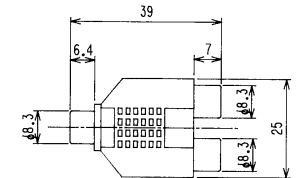

ADAPTOR RCA PLUG TO TWO RCA JACKS

No. MA-47 (RCA中継)

ADAPTER COUPLED RCA JACK

No. MA-91J (RCA × 2 ↔ RCA)

ADAPTOR RCA JACK TO TWO RCA JACKS

No. MA-235SPJ (3.5-3極 ↔ 2.5-3極)

ADAPTER 2.5MM STEREO PLUG TO 3.5MM STEREO JACK