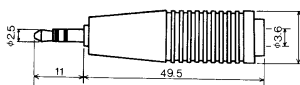

ADAPTOR RCA PLUG TO TWO RCA JACKS

No. MA-47 (RCA中継)

ADAPTER COUPLED RCA JACK

No. MA-91J (RCA × 2 ↔ RCA)

ADAPTOR RCA JACK TO TWO RCA JACKS

No. MA-235SPJ (3.5-3極 ↔ 2.5-3極)

ADAPTER 2.5MM STEREO PLUG TO 3.5MM STEREO JACK