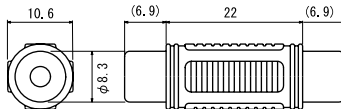

No. MA-47 (RCA中継)

ADAPTER COUPLED RCA JACK