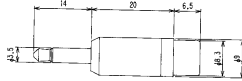

ADAPTER 3-CONDUCTOR MINIATURE PLUG TO 3-CONDUCTOR 1/4" JACK

No. MA-69 (3.5-3極 ↔ 6.3-3極)

MOLDED ADAPTOR 3-CONDUCTOR 1/4" PLUG TO 3-CONDUCTOR MINIATURE JACK

No. MA-66S (RCA ↔ 3.5-2極)

ADAPTER MONO MINIATURE PLUG TO RCA JACK