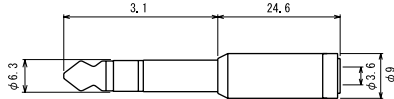

No. MA-69S (3.5-3極 ↔ 6.3-3極)

ADAPTER 3-CONDUCTOR 1/4" PLUG TO 3-CONDUCTOR MINIATURE JACK

No. MA-68 (6.3-3極 ↔ 3.5-3極)

MOLDED ADAPTOR 3-CONDUCTOR MINIATURE PLUG TO 3-CONDUCTOR 1/4" STEREO JACK

No. MA-68S (6.3-3極 ↔ 3.5-3極)