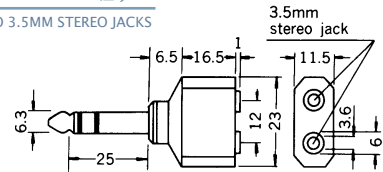

ADAPTER 3-CONDUCTOR MINIATURE PLUG TO 3-CONDUCTOR 1/4" JACK

No. MA-69 (3.5-3極 ↔ 6.3-3極)

MOLDED ADAPTOR 3-CONDUCTOR 1/4" PLUG TO 3-CONDUCTOR MINIATURE JACK

No. MA-66S (RCA ↔ 3.5-2極)

ADAPTER MONO MINIATURE PLUG TO RCA JACK

No. MA-85 (3.5-3極 × 2 ↔ 6.3-3極)

ADAPTOR 1/4" STEREO PLUG TO TWO 3.5MM STEREO JACKS

No. MA-36S (RCA ↔ 6.3-2極)

ADAPTOR MONO 1/4" PLUG TO RCA JACK

No. MA-80 (3.5-3極 × 2 ↔ 3.5-3極)

ADAPTOR 3.5MM STEREO PLUG TO TWO 3.5MM STEREO JACKS