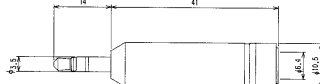

No. MA-68S (6.3-3極 ↔ 3.5-3極)

ADAPTER 3-CONDUCTOR MINIATURE PLUG TO 3-CONDUCTOR 1/4" JACK