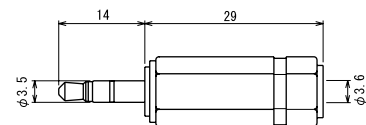

No. MA-77 (3.5-2極 ↔ 3.5-3極)

ADAPTOR 3.5MM STEREO PLUG TO 3.5MM MONO JACK