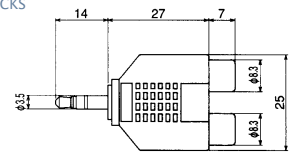

No. MA-85 (3.5-3極 × 2 ↔ 6.3-3極)

ADAPTOR 1/4" STEREO PLUG TO TWO 3.5MM STEREO JACKS

No. MA-36S (RCA ↔ 6.3-2極)

ADAPTOR MONO 1/4" PLUG TO RCA JACK

No. MA-80 (3.5-3極 × 2 ↔ 3.5-3極)

ADAPTOR 3.5MM STEREO PLUG TO TWO 3.5MM STEREO JACKS

No. MA-47S (RCA中継)

ADAPTOR COUPLED RCA JACK

No. MA-88 (RCA × 2 ↔ 3.5-3極)

ADAPTOR 3.5MM STEREO PLUG TO TWO RCA JACKS

No. MA-76S (3.5-3極 ↔ 3.5-2極)

ADAPTER MONO MINIATURE PLUG TO STEREO MINIATURE JACK

No. MA-90 (RCA × 2 ↔ RCA)