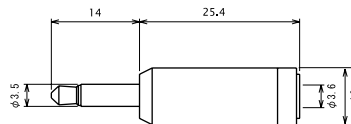

No. MA-47S (RCA中継)

ADAPTOR COUPLED RCA JACK

No. MA-88 (RCA × 2 ↔ 3.5-3極)

ADAPTOR 3.5MM STEREO PLUG TO TWO RCA JACKS

No. MA-76S (3.5-3極 ↔ 3.5-2極)

ADAPTER MONO MINIATURE PLUG TO STEREO MINIATURE JACK

No. MA-90 (RCA × 2 ↔ RCA)