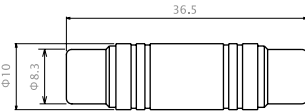

No. MA-47S (RCA中継)

ADAPTOR COUPLED RCA JACK