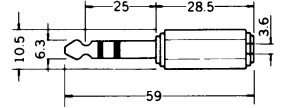

No. MA-69 (3.5-3極 ↔ 6.3-3極)

MOLDED ADAPTOR 3-CONDUCTOR 1/4" PLUG TO 3-CONDUCTOR MINIATURE JACK