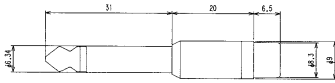

No. MA-36S (RCA ↔ 6.3-2極)

ADAPTOR MONO 1/4" PLUG TO RCA JACK