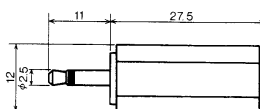

No. MA-78 (3.5-2極 ↔ 2.5-2極)

ADAPTER 2.5MM MONO PLUG TO 3.5MM MONO JACK