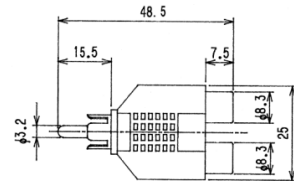

No. MA-47S (RCA中継)

ADAPTOR COUPLED RCA JACK

No. MA-88 (RCA × 2 ↔ 3.5-3極)

ADAPTOR 3.5MM STEREO PLUG TO TWO RCA JACKS

No. MA-76S (3.5-3極 ↔ 3.5-2極)

ADAPTER MONO MINIATURE PLUG TO STEREO MINIATURE JACK

No. MA-90 (RCA × 2 ↔ RCA)

ADAPTOR RCA PLUG TO TWO RCA JACKS

No. MA-47 (RCA中継)

ADAPTER COUPLED RCA JACK

No. MA-91J (RCA × 2 ↔ RCA)

ADAPTOR RCA JACK TO TWO RCA JACKS

No. MA-235SPJ (3.5-3極 ↔ 2.5-3極)

ADAPTER 2.5MM STEREO PLUG TO 3.5MM STEREO JACK