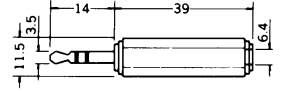

No. MA-69S (3.5-3極 ↔ 6.3-3極)

ADAPTER 3-CONDUCTOR 1/4" PLUG TO 3-CONDUCTOR MINIATURE JACK

No. MA-68 (6.3-3極 ↔ 3.5-3極)

MOLDED ADAPTOR 3-CONDUCTOR MINIATURE PLUG TO 3-CONDUCTOR 1/4" STEREO JACK

No. MA-68S (6.3-3極 ↔ 3.5-3極)