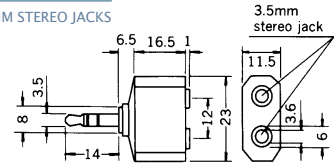

No. MA-85 (3.5-3極 × 2 ↔ 6.3-3極)

ADAPTOR 1/4" STEREO PLUG TO TWO 3.5MM STEREO JACKS

No. MA-36S (RCA ↔ 6.3-2極)

ADAPTOR MONO 1/4" PLUG TO RCA JACK

No. MA-80 (3.5-3極 × 2 ↔ 3.5-3極)

ADAPTOR 3.5MM STEREO PLUG TO TWO 3.5MM STEREO JACKS

No. MA-47S (RCA中継)

ADAPTOR COUPLED RCA JACK

No. MA-88 (RCA × 2 ↔ 3.5-3極)

ADAPTOR 3.5MM STEREO PLUG TO TWO RCA JACKS

No. MA-76S (3.5-3極 ↔ 3.5-2極)

ADAPTER MONO MINIATURE PLUG TO STEREO MINIATURE JACK

No. MA-90 (RCA × 2 ↔ RCA)